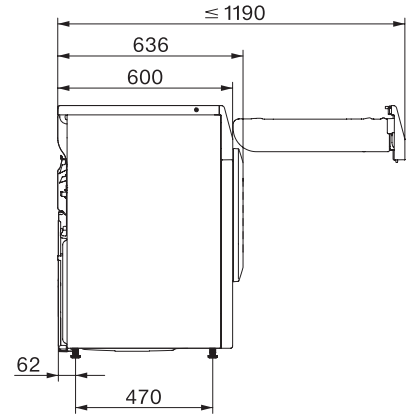

TEL695WP 125 Gala Edition

Στεγνωτήριο με αντλία θερμότητας T1:

A+++ | 9 kg | SteamFinish | SilenceDrum | DryCare 40

T1 installation drawing, slanted facia or straight facia, measures in mm

T1 drawing, slanted facia or straight facia, measures in mm

T1 drawing, slanted facia or straight facia, with porthole, measures in mm

T1 drawing, slanted facia or straight facia, measures in mm