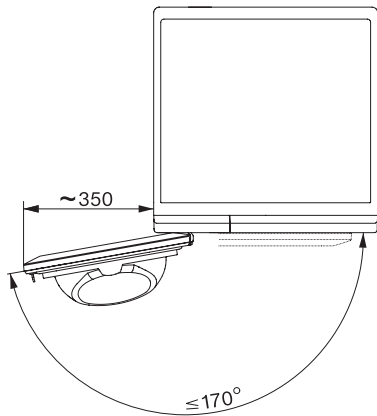

TEL695WP 125 Gala Edition

Στεγνωτήριο με αντλία θερμότητας T1:

με SteamFinish και DryCare 40 για απαλή φροντίδα των ρούχων.

T1 installation drawing, slanted facia or straight facia, measures in mm

T1 drawing, slanted facia or straight facia, measures in mm

T1 drawing, slanted facia or straight facia, with porthole, measures in mm

T1 drawing, slanted facia or straight facia, measures in mm