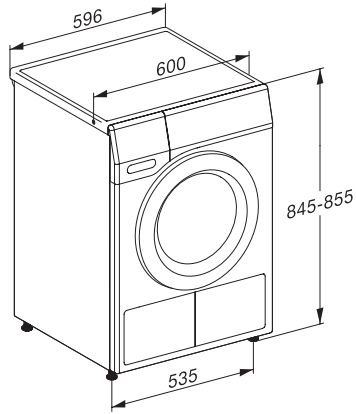

TEL695WP 125 Gala Edition

Στεγνωτήριο με αντλία θερμότητας T1:

με SteamFinish και DryCare 40 για απαλή φροντίδα των ρούχων.

T1 installation drawing, slanted facia or straight facia, measures in mm

T1 drawing, slanted facia or straight facia, measures in mm

T1 drawing, slanted facia or straight facia, with porthole, measures in mm

T1 drawing, slanted facia or straight facia, measures in mm