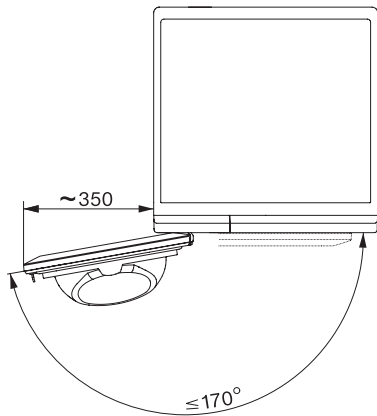

TEL695WP 125 Gala Edition

Στεγνωτήριο με αντλία θερμότητας T1:

A+++ | 9 kg | SteamFinish | SilenceDrum | DryCare 40

T1 installation drawing, slanted facia or straight facia, measures in mm

T1 drawing, slanted facia or straight facia, measures in mm

T1 drawing, slanted facia or straight facia, with porthole, measures in mm

T1 drawing, slanted facia or straight facia, measures in mm