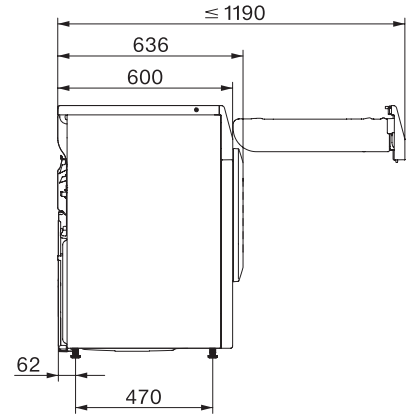

TEL695WP 125 Gala Edition

Στεγνωτήριο με αντλία θερμότητας T1:

με SteamFinish και DryCare 40 για απαλή φροντίδα των ρούχων.

T1 installation drawing, slanted facia or straight facia, measures in mm

T1 drawing, slanted facia or straight facia, measures in mm

T1 drawing, slanted facia or straight facia, with porthole, measures in mm

T1 drawing, slanted facia or straight facia, measures in mm