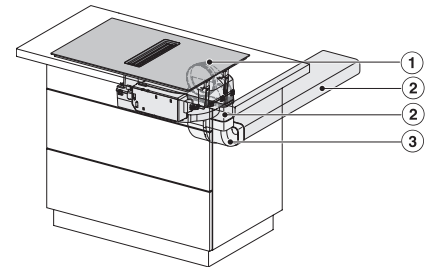

KMDA7676FL, KMDA7876FL – Side view flush+X – Installation drawing

KMDA7676FL, KMDA7876FL – Side view lying on top, Plug&Play – Installation drawing

KMDA7676FL, KMDA7876FL – Side view lying on top+X, Plug&Play – Installation drawing

KMDA7676FL, KMDA7876FL – Side view flush, Plug&Play – Installation drawing

KMDA 7676 FL-A BlackPerfection

Επαγωγική εστία με ενσωματωμένη εξαγωγή υδρατμών

με δύο μεγάλες περιοχές μαγειρέματος PowerFlex XL για εξαγωγή υδρατμών

KMDA7676FL, KMDA7876FL – Side view flush-X, Plug&Play – Installation drawing

KMDA7676FL, KMDA7876FL – Installation variant 1 Basis -drawing

KMDA7676FL, KMDA7876FL – Installation variant 2 Basis – drawing