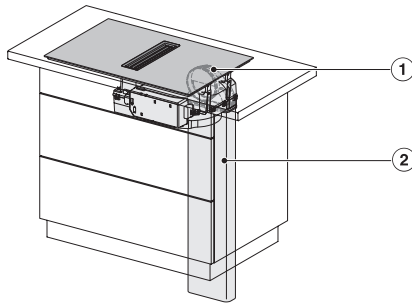

KMDA7676FL, KMDA7876FL – Side view flush+X – Installation drawing

KMDA7676FL, KMDA7876FL – Side view lying on top, Plug&Play – Installation drawing

KMDA7676FL, KMDA7876FL – Side view lying on top+X, Plug&Play – Installation drawing

KMDA7676FL, KMDA7876FL – Side view flush, Plug&Play – Installation drawing

KMDA 7676 FL-A BlackPerfection

Επαγωγική εστία με ενσωματωμένη εξαγωγή υδρατμών

με δύο μεγάλες περιοχές μαγειρέματος PowerFlex XL για εξαγωγή υδρατμών

KMDA7676FL, KMDA7876FL – Side view flush-X, Plug&Play – Installation drawing

KMDA7676FL, KMDA7876FL – Installation variant 1 Basis -drawing

KMDA7676FL, KMDA7876FL – Installation variant 2 Basis – drawing