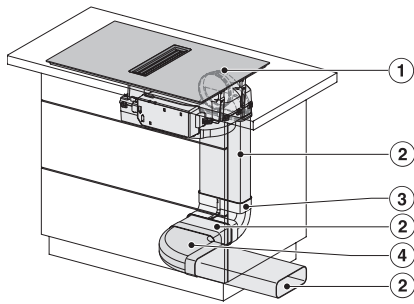

KMDA7676FL, KMDA7876FL – Side view flush+X – Installation drawing

KMDA7676FL, KMDA7876FL – Side view lying on top, Plug&Play – Installation drawing

KMDA7676FL, KMDA7876FL – Side view lying on top+X, Plug&Play – Installation drawing

KMDA7676FL, KMDA7876FL – Side view flush, Plug&Play – Installation drawing

KMDA 7676 FL-A BlackPerfection

Επαγωγική εστία με ενσωματωμένη εξαγωγή υδρατμών

με δύο μεγάλες περιοχές μαγειρέματος PowerFlex XL για εξαγωγή υδρατμών

KMDA7676FL, KMDA7876FL – Side view flush-X, Plug&Play – Installation drawing

KMDA7676FL, KMDA7876FL – Installation variant 1 Basis -drawing

KMDA7676FL, KMDA7876FL – Installation variant 2 Basis – drawing