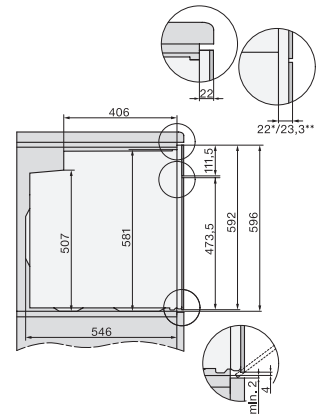

H 2861-1 BP 125 Edition

Φούρνος

σε σχεδιασμό mix and match με λειτουργία AirFry, δικτύωση και πυρόλυση.

installation H7000 XL, installation drawing

side view H7000 XL, installation drawings

built-in H7000 XL, installation drawing

H226x-1B/BP/E/EP/I/IP, H2x6xB/BP, H7x6xB/BP/BPX, installation drawings

DG2840, DG7x40, DGC7x4x, DG7x6x, DGC7x6x, DGD7635, DGM7x4x, DO7, H28B/BP, H7x4xB/BM/BP, H7x6xB/BP, installation drawing

side view H7000 XL build-under, installation drawing