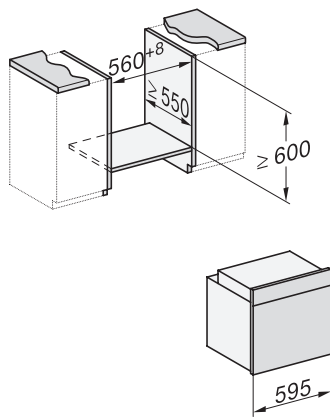

H 2861-1 BP 125 Edition

Φούρνος

σε σχεδιασμό mix and match με λειτουργία AirFry, δικτύωση και πυρόλυση.

installation H7000 XL, installation drawing

side view H7000 XL, installation drawings

built-in H7000 XL, installation drawing

Installation H7000 XL underframe, installation drawings

H7000 handle, glass, installation drawings

side view H7000 XL build-under, installation drawing