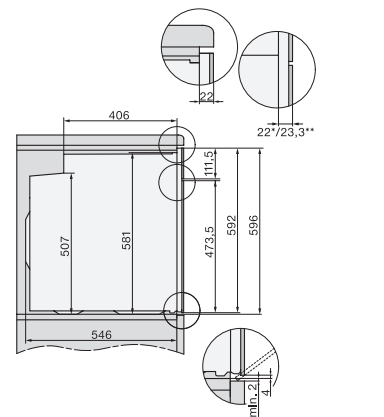

H 2861-1 BP 125 Edition

Φούρνος

σε σχεδιασμό mix and match με λειτουργία AirFry, δικτύωση και πυρόλυση.

installation H7000 XL, installation drawing

side view H7000 XL, installation drawings

built-in H7000 XL, installation drawing

Installation H7000 XL underframe, installation drawings

H7000 handle, glass, installation drawings

side view H7000 XL build-under, installation drawing