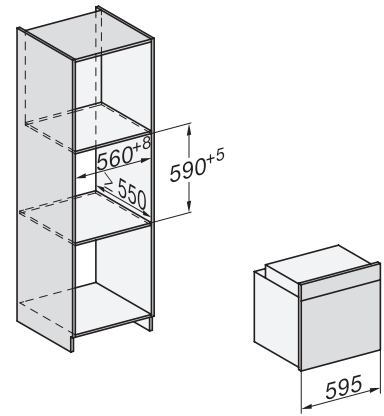

H 2861-1 BP 125 Edition

Φούρνος

σε σχεδιασμό mix and match με λειτουργία AirFry, δικτύωση και πυρόλυση.

installation H7000 XL, installation drawing

side view H7000 XL, installation drawings

built-in H7000 XL, installation drawing

Installation H7000 XL underframe, installation drawings

H7000 handle, glass, installation drawings

side view H7000 XL build-under, installation drawing