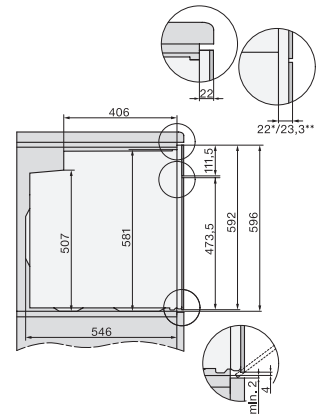

H 2861-1 BP 125 Edition

Φούρνος

σε σχεδιασμό mix and match με λειτουργία AirFry, δικτύωση και πυρόλυση.

installation H7000 XL, installation drawing

side view H7000 XL, installation drawings

built-in H7000 XL, installation drawing

H226x-1B/BP/E/EP/I/IP, H2x6xB/BP, H7x6xB/BP/BPX, installation drawings

DG7x40, DGC7x4x, DGC7x6x, DG7635, DGM7x4x, DO7, H2860B/BP, H7240BM, H7x40BM, H7x4xB/BP, H7x6xB/BP, installation drawings

side view H7000 XL build-under, installation drawing