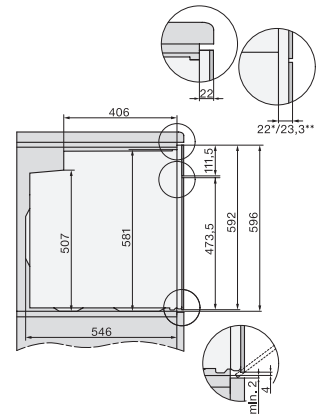

H 2861-1 B 125 Edition

Φούρνος

σε σχεδιασμό mix and match με λειτουργία AirFry, δικτύωση και PerfectClean.

installation H7000 XL, installation drawing

side view H7000 XL, installation drawings

built-in H7000 XL, installation drawing

H226x-1B/BP/E/EP/I/IP, H2x6xB/BP, H7x6xB/BP/BPX, installation drawings

DG2840, DG7x40, DGC7x4x, DG7x6x, DGC7x6x, DGD7635, DGM7x4x, DO7, H28B/BP, H7x4xB/BM/BP, H7x6xB/BP, installation drawing

side view H7000 XL build-under, installation drawing