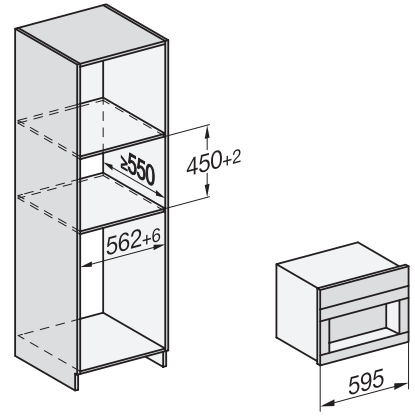

CVA7000, Built-in larder unit for appliances with fresh water connection (built in)

CVA7000, installation (installation drawings)