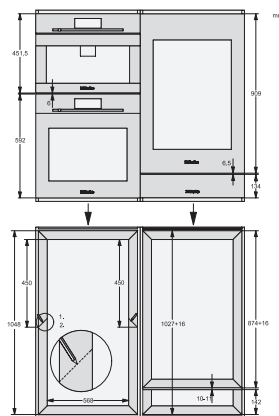

KWT6422iG, KWT6422iG-1, Installation draw

KWT6422iG, KWT6422iG-1, Installation draw, side view

ENB1060, combination 2x45er + KWT6422iG, Installation draw

KWT6422iG, KWT6422iG-1, Interior dimensions (Installation drawings)

ENB1060, combination 60er & 32er ESW + 2x45er + KWT6422iG, Installation draw

ENB1060, combination 45er & 60er + KWT 6422 iG & 14er EVS, Installation draw