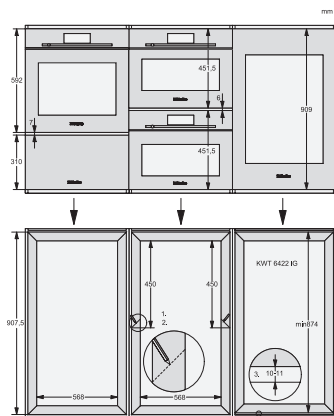

KWT6422iG, KWT6422iG-1, Installation draw

KWT6422iG, KWT6422iG-1, Installation draw, side view

ENB1060, combination 2x45er + KWT6422iG, Installation draw

KWT6422iG, KWT6422iG-1, Interior dimensions (Installation drawings)

ENB1060, combination 60er & 32er ESW + 2x45er + KWT6422iG, Installation draw

ENB1060, combination 45er & 60er + KWT 6422 iG & 14er EVS, Installation draw