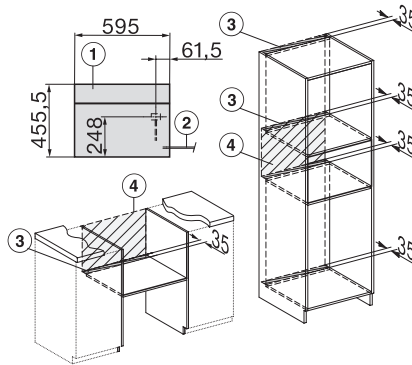

DGC 7840 HCX Pro 125 Gala Ed

Συνδυαστικός φούρνος ατμού μικρού μεγέθους χωρίς χειρολαβές

Installation DG, DGM, DGC XL, ESW7x20 installation drawings

Installation_DG_DGM_DGC_XL_ESW7x10_EVS7010, installation drawings

built-in DG DGM DGC XL build-under, installation drawing

DGC7x4x built-in tall cabinet, installation drawing

DGC7x40 connections and ventilation 45cm, installation drawing

DGC7x4x swivel range of the aperture, installation drawings

screw joint DGC XL, installation drawing

side view DGC XL, installation drawings