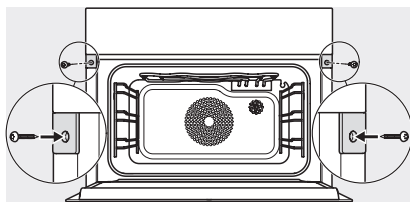

DGC 7840 HCX Pro 125 Gala Ed

Συνδυαστικός φούρνος ατμού μικρού μεγέθους χωρίς χειρολαβές

Installation DG, DGM, DGC XL, ESW7x20 installation drawings

Installation_DG_DGM_DGC_XL_ESW7x10_EVS7010, installation drawings

built-in DG DGM DGC XL build-under, installation drawing

DGC7x4x built-in tall cabinet, installation drawing

DGC7x40 connections and ventilation 45cm, installation drawing

DGC7x4x swivel range of the aperture, installation drawings

screw joint DGC XL, installation drawing

side view DGC XL, installation drawings