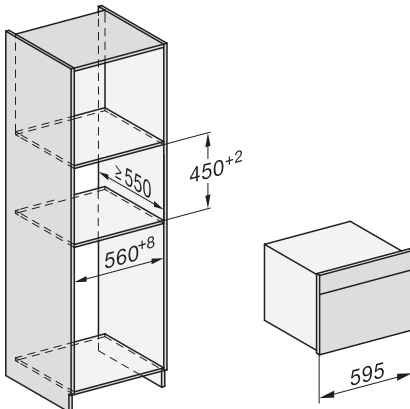

DGC 7840 HCX Pro 125 Gala Ed

Συνδυαστικός φούρνος ατμού μικρού μεγέθους χωρίς χειρολαβές

Installation DG, DGM, DGC XL, ESW7x20 installation drawings

Installation_DG_DGM_DGC_XL_ESW7x10_EVS7010, installation drawings

built-in DG DGM DGC XL build-under, installation drawing

DGC7x4x built-in tall cabinet, installation drawing

DGC7x40 connections and ventilation 45cm, installation drawing

DGC7x4x swivel range of the aperture, installation drawings