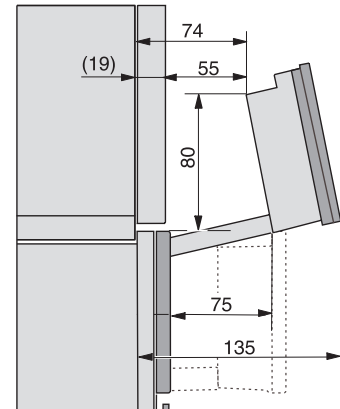

DGC 7840 HCX Pro 125 Gala Ed

Συνδυαστικός φούρνος ατμού μικρού μεγέθους χωρίς χειρολαβές

Installation DG, DGM, DGC XL, ESW7x20 installation drawings

Installation_DG_DGM_DGC_XL_ESW7x10_EVS7010, installation drawings

built-in DG DGM DGC XL build-under, installation drawing

DGC7x4x built-in tall cabinet, installation drawing

DGC7x40 connections and ventilation 45cm, installation drawing

DGC7x4x swivel range of the aperture, installation drawings

screw joint DGC XL, installation drawing

side view DGC XL, installation drawings