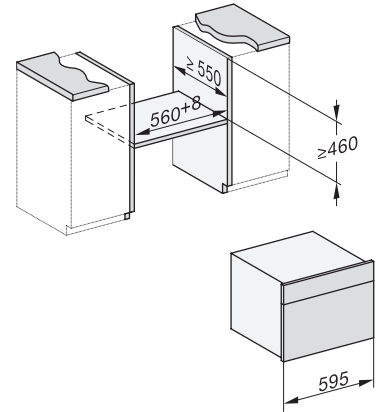

DGC 7840 HCX Pro 125 Gala Ed

Συνδυαστικός φούρνος ατμού μικρού μεγέθους χωρίς χειρολαβές

Installation DG, DGM, DGC XL, ESW7x20 installation drawings

Installation_DG_DGM_DGC_XL_ESW7x10_EVS7010, installation drawings

built-in DG DGM DGC XL build-under, installation drawing

DGC7x4x built-in tall cabinet, installation drawing

DGC7x40 connections and ventilation 45cm, installation drawing

DGC7x4x swivel range of the aperture, installation drawings