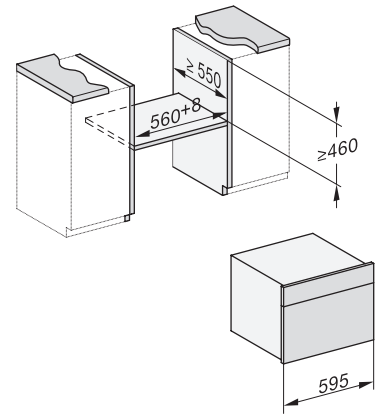

DGC 7440 HCX Pro 125 Gala Ed

Συνδυαστικός φούρνος ατμού μικρού μεγέθους χωρίς χειρολαβές

Installation DG, DGM, DGC XL, ESW7x20 installation drawings

Installation_DG_DGM_DGC_XL_ESW7x10_EVS7010, installation drawings

built-in DG DGM DGC XL build-under, installation drawing

DGC7x4x built-in tall cabinet, installation drawing

DGC7x40 connections and ventilation 45cm, installation drawing

DGC7x4x swivel range of the aperture, installation drawings

screw joint DGC XL, installation drawing

side view DGC XL, installation drawings