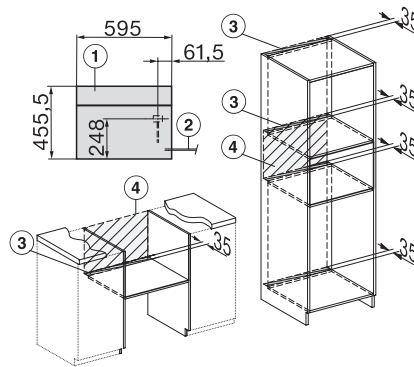

DGC 7440 HCX Pro 125 Gala Ed

Συνδυαστικός φούρνος ατμού μικρού μεγέθους χωρίς χειρολαβές

Installation DG, DGM, DGC XL, ESW7x20 installation drawings

Installation_DG_DGM_DGC_XL_ESW7x10_EVS7010, installation drawings

built-in DG DGM DGC XL build-under, installation drawing

DGC7x4x built-in tall cabinet, installation drawing

DGC7x40 connections and ventilation 45cm, installation drawing

DGC7x4x swivel range of the aperture, installation drawings

screw joint DGC XL, installation drawing

side view DGC XL, installation drawings