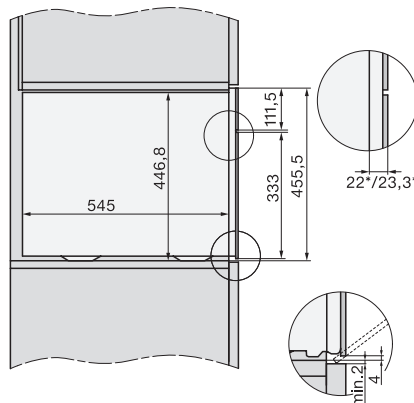

built-in DG DGM DGC XL build-under, installation drawing

DGC7x4x built-in tall cabinet, installation drawing

DGC7x40 connections and ventilation 45cm, installation drawing

DGC7x4x swivel range of the aperture, installation drawings

screw joint DGC XL, installation drawing

side view DGC XL, installation drawings