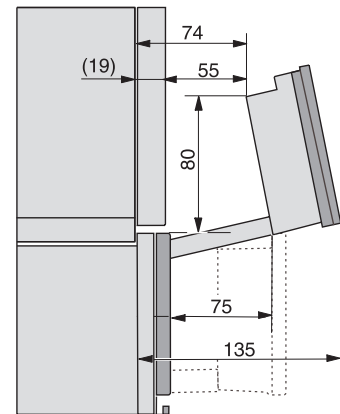

DGC 7440 HCX Pro 125 Gala Ed

Συνδυαστικός φούρνος ατμού μικρού μεγέθους χωρίς χειρολαβές

Installation DG, DGM, DGC XL, ESW7x20 installation drawings

Installation_DG_DGM_DGC_XL_ESW7x10_EVS7010, installation drawings

built-in DG DGM DGC XL build-under, installation drawing

DGC7x4x built-in tall cabinet, installation drawing

DGC7x40 connections and ventilation 45cm, installation drawing

DGC7x4x swivel range of the aperture, installation drawings

screw joint DGC XL, installation drawing

side view DGC XL, installation drawings