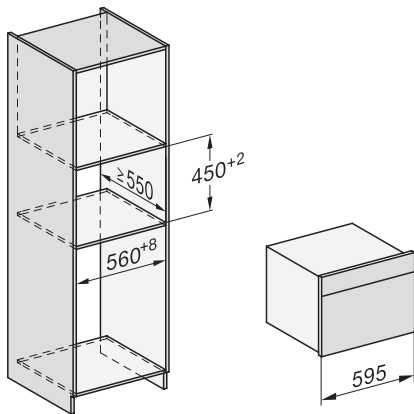

DGC 7440 HCX Pro 125 Gala Ed

Συνδυαστικός φούρνος ατμού μικρού μεγέθους χωρίς χειρολαβές

Installation DG, DGM, DGC XL, ESW7x20 installation drawings

Installation_DG_DGM_DGC_XL_ESW7x10_EVS7010, installation drawings

built-in DG DGM DGC XL build-under, installation drawing

DGC7x4x built-in tall cabinet, installation drawing

DGC7x40 connections and ventilation 45cm, installation drawing

DGC7x4x swivel range of the aperture, installation drawings