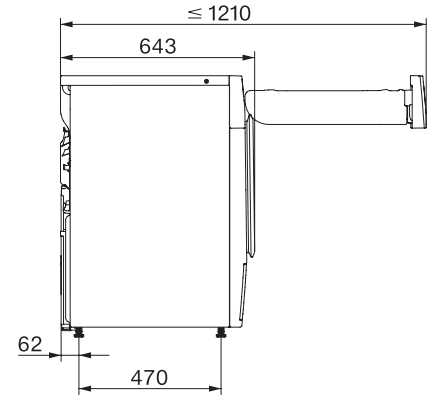

TWL780WP EcoSpeed&Steam&9kg
Στεγνωτήριο με αντλία θερμότητας T1:
με SteamFinish, DryCare 40 και SilenceDrum για ήπιο στέγνωμα.

T1 installation drawing, facia 5 degree, measures in mm

T1 drawing, facia 5 degree, measures in mm

T1 drawing, facia 5 degree, with porthole, measures in mm

T1 drawing, facia 5 degree, measures in mm