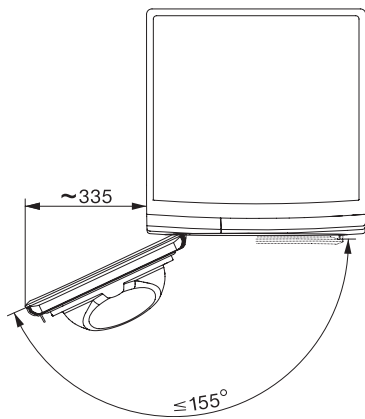

TWL780WP EcoSpeed&Steam&9kg
Στεγνωτήριο με αντλία θερμότητας T1:
με SteamFinish, DryCare 40 και SilenceDrum για ήπιο στέγνωμα.

T1 installation drawing, facia 5 degree, measures in mm

T1 drawing, facia 5 degree, measures in mm

T1 drawing, facia 5 degree, with porthole, measures in mm

T1 drawing, facia 5 degree, measures in mm