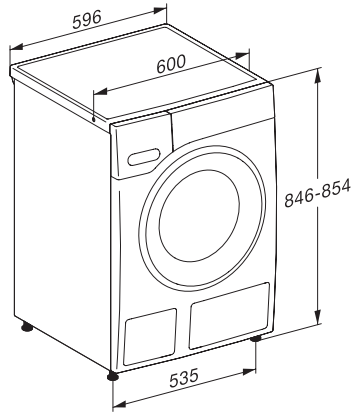

türkçe, українська, čeština,

ελληνικά, , , ,

,

WWW980 WPS Passion

Πλυντήριο ρούχων μπροστινής φόρτωσης W1:

A | 9 kg | 1.600 σ.α.λ. | M Touch | SteamCare | ζεστό νερό

W1 drawing, facia 5 degree, measures in mm

W1 drawing, facia 5 degree, measures in mm

W1 drawing, facia 5 degree, measures in mm

W1 drawing, facia 5 degree, measures in mm