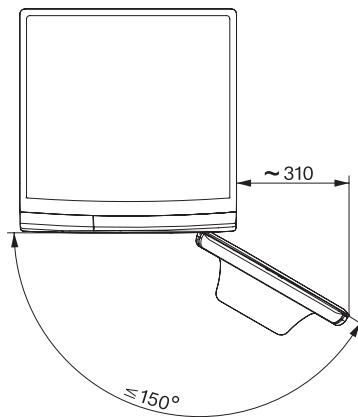

A | 9 kg | 1.400 σ.α.λ. | Αυτόματη δοσολογία | Προ-σιδέρωμα | Miele@home

W1 drawing, facia 5 degree, measures in mm

W1 drawing, facia 5 degree, measures in mm

W1 drawing, facia 5 degree, measures in mm

W1 drawing, facia 5 degree, measures in mm