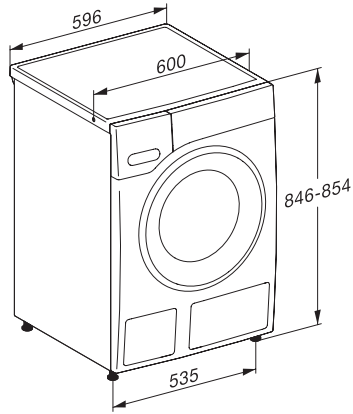

A | 9 kg | 1.400 σ.α.λ. | Αυτόματη δοσολογία | Προ-σιδέρωμα | Miele@home

W1 drawing, facia 5 degree, measures in mm

W1 drawing, facia 5 degree, measures in mm

W1 drawing, facia 5 degree, measures in mm

W1 drawing, facia 5 degree, measures in mm