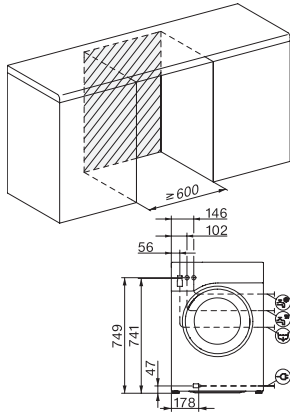

A | 9 kg | 1.400 σ.α.λ. | Αυτόματη δοσολογία | Προ-σιδέρωμα | Miele@home

W1 drawing, facia 5 degree, measures in mm

W1 drawing, facia 5 degree, measures in mm

W1 drawing, facia 5 degree, measures in mm

W1 drawing, facia 5 degree, measures in mm