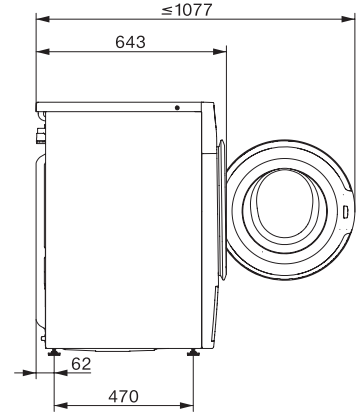

A | 9 kg | 1.400 σ.α.λ. | Αυτόματη δοσολογία | Προ-σιδέρωμα | Miele@home

W1 drawing, facia 5 degree, measures in mm

W1 drawing, facia 5 degree, measures in mm

W1 drawing, facia 5 degree, measures in mm

W1 drawing, facia 5 degree, measures in mm