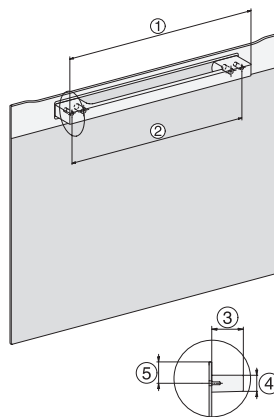

H 2861 B

Φούρνος

σε mix and match με δικτύωση, PerfectClean και τηλεσκοπικές ράγες FlexiClip.

installation H7000 XL, installation drawing

side view H7000 XL, installation drawings

built-in H7000 XL, installation drawing

Installation H7000 XL underframe, installation drawings

H7000 handle, installation drawing

side view H7000 XL build-under, installation drawing