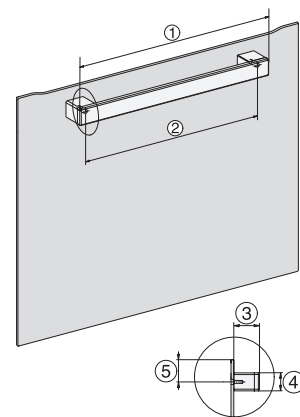

H 2467 BP ACTIVE

Φούρνος

μοντέρνος σχεδιασμός με δικτύωση, πυρόλυση και τηλεσκοπικές ράγες FlexiClip.

installation H7000 XL, installation drawing

side view H7000 XL, installation drawings

built-in H7000 XL, installation drawing

Installation H7000 XL underframe, installation drawings

side view H7000 XL build-under, installation drawing

H2465B, H2465BP, H2466B, H2466BP, H2467B, H2467BP, H2468B, H2468BP, H2469B, H2469BP installation drawings