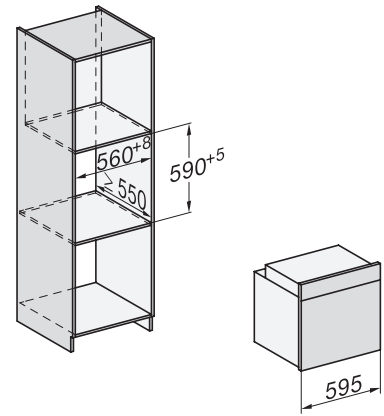

H 2467 BP ACTIVE

Φούρνος

μοντέρνος σχεδιασμός με δικτύωση, πυρόλυση και τηλεσκοπικές ράγες FlexiClip.

installation H7000 XL, installation drawing

side view H7000 XL, installation drawings

built-in H7000 XL, installation drawing

Installation H7000 XL underframe, installation drawings

side view H7000 XL build-under, installation drawing

H2465B, H2465BP, H2466B, H2466BP, H2467B, H2467BP, H2468B, H2468BP, H2469B, H2469BP installation drawings