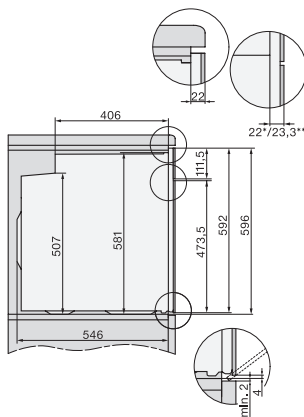

H 2467 BP ACTIVE

Φούρνος

μοντέρνος σχεδιασμός με δικτύωση, πυρόλυση και τηλεσκοπικές ράγες FlexiClip.

installation H7000 XL, installation drawing

side view H7000 XL, installation drawings

built-in H7000 XL, installation drawing

Installation H7000 XL underframe, installation drawings

side view H7000 XL build-under, installation drawing

H2465B, H2465BP, H2466B, H2466BP, H2467B, H2467BP, H2468B, H2468BP, H2469B, H2469BP installation drawings