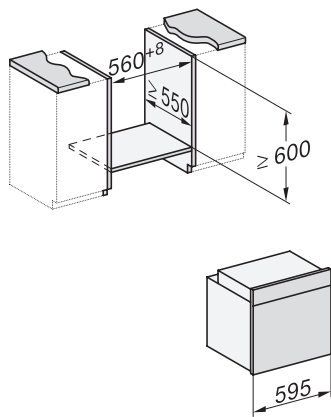

H 2467 BP ACTIVE

Φούρνος

μοντέρνος σχεδιασμός με δικτύωση, πυρόλυση και τηλεσκοπικές ράγες FlexiClip.

installation H7000 XL, installation drawing

side view H7000 XL, installation drawings

built-in H7000 XL, installation drawing

Installation H7000 XL underframe, installation drawings

side view H7000 XL build-under, installation drawing

H2465B, H2465BP, H2466B, H2466BP, H2467B, H2467BP, H2468B, H2468BP, H2469B, H2469BP installation drawings