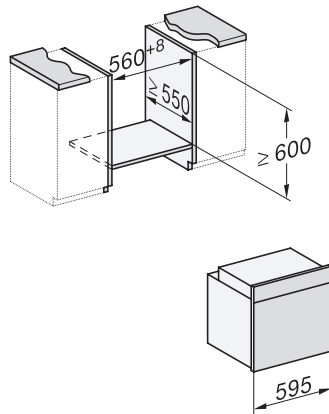

H 7365 B

Φούρνος

κομψός σχεδιασμός σε μαύρο χρώμα, με θερμομέτρο ψητού και PerfectClean.

installation H7000 XL, installation drawing

installation H7000 XL, installation drawing, GB, AU

side view H7000 XL, installation drawings

built-in H7000 XL, installation drawing

H226x-1B/BP/E/EP/I/IP, H2x6xB/BP, H7x6xB/BP/BPX, installation drawings

side view H7000 XL build-under, installation drawing

H7x65BP, H7145BM, H7165B, H7365B, H2756B, H2765B/BP, DGC7151, DGC7351 installation drawings