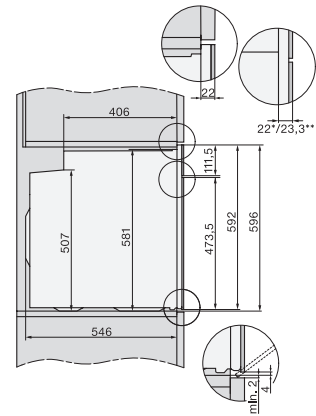

H 7365 B

Φούρνος

υψηλού design σε μαύρο χρώμα, με θερμομέτρο ψητού και PerfectClean.

installation H7000 XL, installation drawing

installation H7000 XL, installation drawing, GB, AU

side view H7000 XL, installation drawings

built-in H7000 XL, installation drawing

Installation H7000 XL underframe, installation drawings

side view H7000 XL build-under, installation drawing

H7x65BP, H7145BM, H7165B, H7365B, H2756B, H2765B/BP, DGC7151, DGC7351 installation drawings