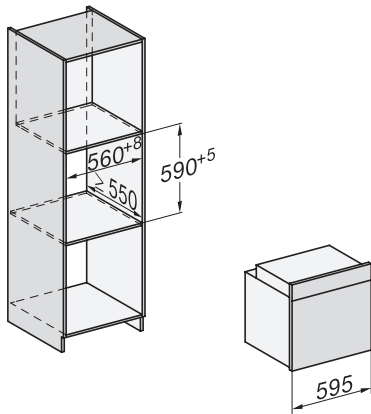

H 7365 B

Φούρνος

υψηλού design σε μαύρο χρώμα, με θερμομέτρο ψητού και PerfectClean.

installation H7000 XL, installation drawing

installation H7000 XL, installation drawing, GB, AU

side view H7000 XL, installation drawings

built-in H7000 XL, installation drawing

Installation H7000 XL underframe, installation drawings

side view H7000 XL build-under, installation drawing

H7x65BP, H7145BM, H7165B, H7365B, H2756B, H2765B/BP, DGC7151, DGC7351 installation drawings