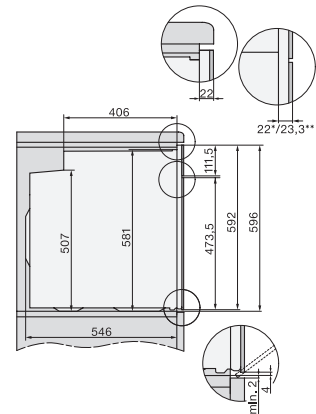

H 7365 B

Φούρνος

υψηλού design σε μαύρο χρώμα, με θερμομέτρο ψητού και PerfectClean.

installation H7000 XL, installation drawing

installation H7000 XL, installation drawing, GB, AU

side view H7000 XL, installation drawings

built-in H7000 XL, installation drawing

Installation H7000 XL underframe, installation drawings

side view H7000 XL build-under, installation drawing

H7x65BP, H7145BM, H7165B, H7365B, H2756B, H2765B/BP, DGC7151, DGC7351 installation drawings