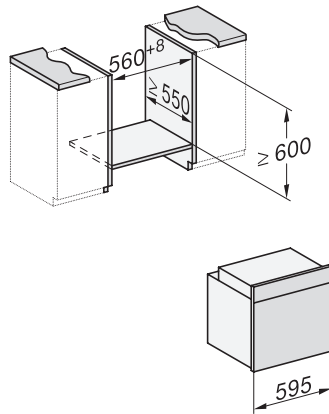

H 7365 B

Φούρνος

υψηλού design σε μαύρο χρώμα, με θερμομέτρο ψητού και PerfectClean.

installation H7000 XL, installation drawing

installation H7000 XL, installation drawing, GB, AU

side view H7000 XL, installation drawings

built-in H7000 XL, installation drawing

Installation H7000 XL underframe, installation drawings

side view H7000 XL build-under, installation drawing

H7x65BP, H7145BM, H7165B, H7365B, H2756B, H2765B/BP, DGC7151, DGC7351 installation drawings