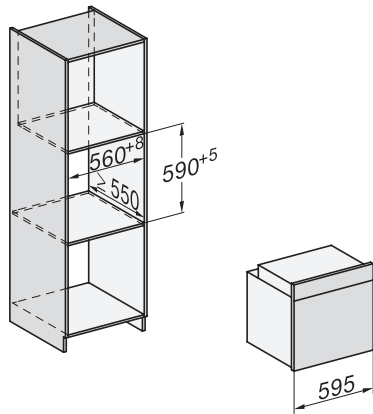

H 7365 B

Φούρνος

κομψός σχεδιασμός σε μαύρο χρώμα, με θερμομέτρο ψητού και PerfectClean.

installation H7000 XL, installation drawing

installation H7000 XL, installation drawing, GB, AU

side view H7000 XL, installation drawings

built-in H7000 XL, installation drawing

H226x-1B/BP/E/EP/I/IP, H2x6xB/BP, H7x6xB/BP/BPX, installation drawings

side view H7000 XL build-under, installation drawing

H7x65BP, H7145BM, H7165B, H7365B, H2756B, H2765B/BP, DGC7151, DGC7351 installation drawings