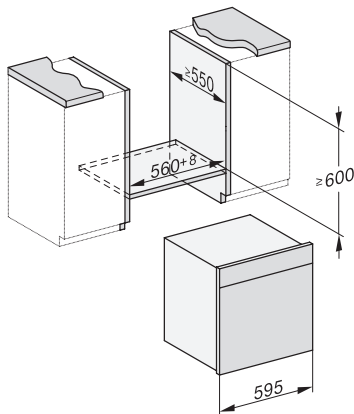

DGC 7860 HC Pro Φούρνος ατμού combi

H7000 handle, glass, installation drawings

Installation DGC XXL, ESW7x20 installation drawings

ESW7x10, EVS7010, DGC7x6xHCPro, DGC7x6xHCXPro installation drawings

built-in DGC XXL, installation drawing

built-in DGC XXL build-under, installation drawing

screw joint DGC XXL, installation drawing

DGC7x4x swivel range of the aperture, installation drawings

side view DGC XXL, installation drawings