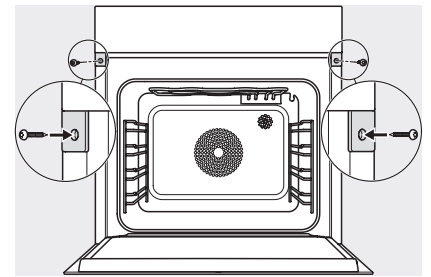

DGC 7860 HC Pro Φούρνος ατμού combi

H7000 handle, glass, installation drawings

Installation DGC XXL, ESW7x20 installation drawings

ESW7x10, EVS7010, DGC7x6xHCPro, DGC7x6xHCXPro installation drawings

built-in DGC XXL, installation drawing

built-in DGC XXL build-under, installation drawing

screw joint DGC XXL, installation drawing

DGC7x4x swivel range of the aperture, installation drawings

side view DGC XXL, installation drawings