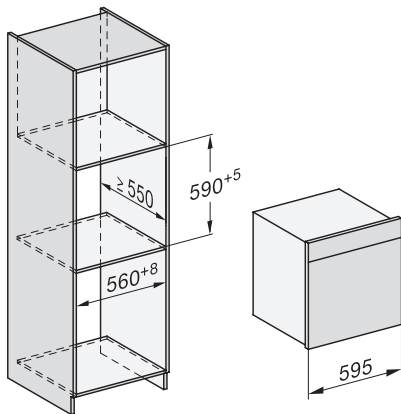

DGC 7860 HC Pro Φούρνος ατμού combi

H7000 handle, glass, installation drawings

Installation DGC XXL, ESW7x20 installation drawings

ESW7x10, EVS7010, DGC7x6xHCPro, DGC7x6xHCXPro installation drawings

built-in DGC XXL, installation drawing

built-in DGC XXL build-under, installation drawing

screw joint DGC XXL, installation drawing

DGC7x4x swivel range of the aperture, installation drawings

side view DGC XXL, installation drawings