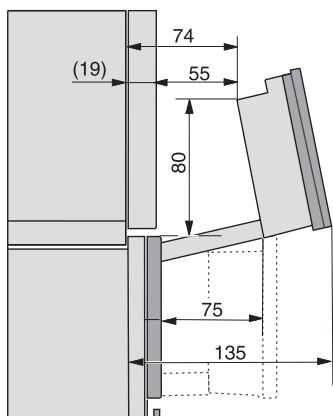

DGC 7860 HC Pro Φούρνος ατμού combi

H7000 handle, glass, installation drawings

Installation DGC XXL, ESW7x20 installation drawings

ESW7x10, EVS7010, DGC7x6xHCPro, DGC7x6xHCXPro installation drawings

built-in DGC XXL, installation drawing

built-in DGC XXL build-under, installation drawing

screw joint DGC XXL, installation drawing

DGC7x4x swivel range of the aperture, installation drawings

side view DGC XXL, installation drawings