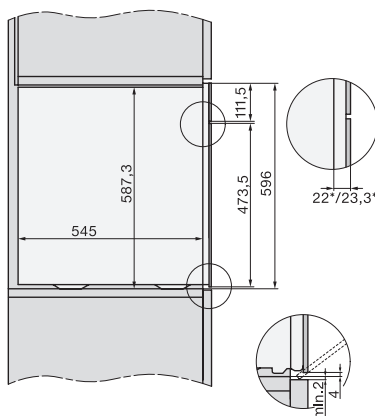

DGC 7860 HC Pro Φούρνος ατμού combi

H7000 handle, glass, installation drawings

Installation DGC XXL, ESW7x20 installation drawings

ESW7x10, EVS7010, DGC7x6xHCPro, DGC7x6xHCXPro installation drawings

built-in DGC XXL, installation drawing

built-in DGC XXL build-under, installation drawing

screw joint DGC XXL, installation drawing

DGC7x4x swivel range of the aperture, installation drawings

side view DGC XXL, installation drawings