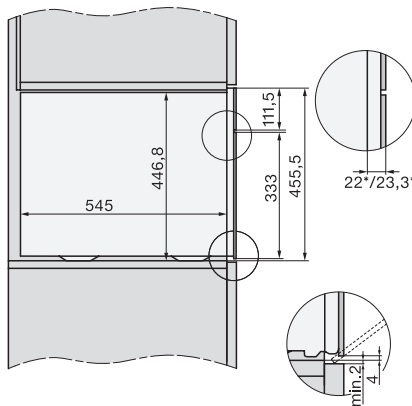

DGC7x4x built-in tall cabinet, installation drawing

DGC7x40 connections and ventilation 45cm, installation drawing

DGC7x4x swivel range of the aperture, installation drawings

screw joint DGC XL, installation drawing

side view DGC XL, installation drawings