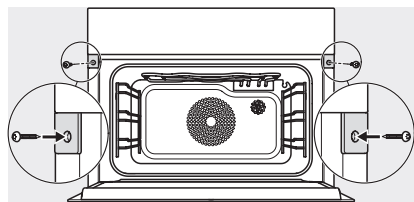

DGC 7840 HCX Pro

Συνδυαστικός φούρνος ατμού μικρού μεγέθους χωρίς χειρολαβές

Installation DG, DGM, DGC XL, ESW7x20 installation drawings

Installation_DG_DGM_DGC_XL_ESW7x10_EVS7010, installation drawings

built-in DG DGM DGC XL build-under, installation drawing

DGC7x4x built-in tall cabinet, installation drawing

DGC7x40 connections and ventilation 45cm, installation drawing

DGC7x4x swivel range of the aperture, installation drawings

screw joint DGC XL, installation drawing

side view DGC XL, installation drawings