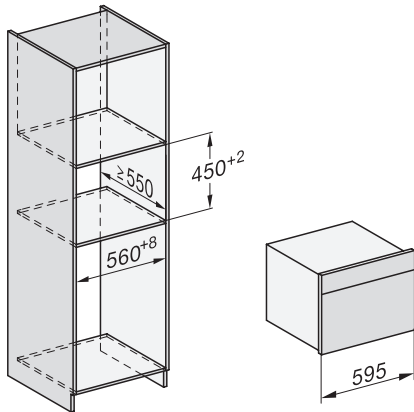

DGC 7840 HCX Pro

Συνδυαστικός φούρνος ατμού μικρού μεγέθους χωρίς χειρολαβές

Installation DG, DGM, DGC XL, ESW7x20 installation drawings

Installation_DG_DGM_DGC_XL_ESW7x10_EVS7010, installation drawings

built-in DG DGM DGC XL build-under, installation drawing

DGC7x4x built-in tall cabinet, installation drawing

DGC7x40 connections and ventilation 45cm, installation drawing

DGC7x4x swivel range of the aperture, installation drawings

screw joint DGC XL, installation drawing

side view DGC XL, installation drawings