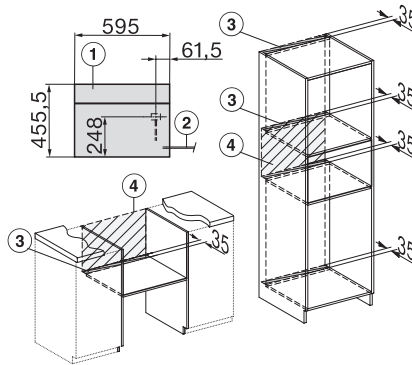

DGC 7840 HCX Pro

Συνδυαστικός φούρνος ατμού μικρού μεγέθους χωρίς χειρολαβές

Installation DG, DGM, DGC XL, ESW7x20 installation drawings

Installation_DG_DGM_DGC_XL_ESW7x10_EVS7010, installation drawings

built-in DG DGM DGC XL build-under, installation drawing

DGC7x4x built-in tall cabinet, installation drawing

DGC7x40 connections and ventilation 45cm, installation drawing

DGC7x4x swivel range of the aperture, installation drawings

screw joint DGC XL, installation drawing

side view DGC XL, installation drawings