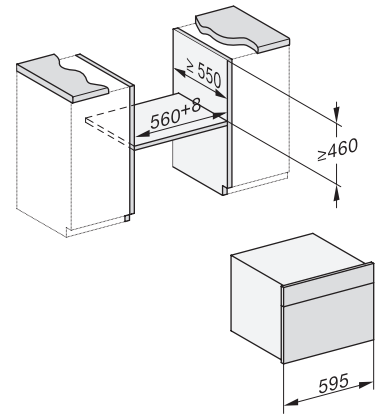

DGC 7840 HCX Pro

Συνδυαστικός φούρνος ατμού μικρού μεγέθους χωρίς χειρολαβές

Installation DG, DGM, DGC XL, ESW7x20 installation drawings

Installation_DG_DGM_DGC_XL_ESW7x10_EVS7010, installation drawings

built-in DG DGM DGC XL build-under, installation drawing

DGC7x4x built-in tall cabinet, installation drawing

DGC7x40 connections and ventilation 45cm, installation drawing

DGC7x4x swivel range of the aperture, installation drawings

screw joint DGC XL, installation drawing

side view DGC XL, installation drawings