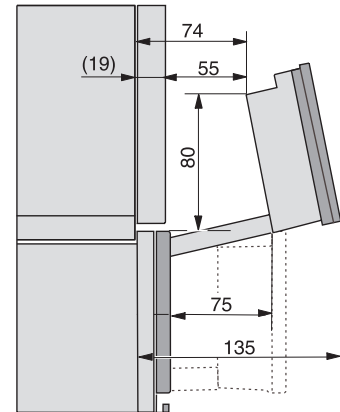

DGC 7840 HCX Pro

Συνδυαστικός φούρνος ατμού μικρού μεγέθους χωρίς χειρολαβές

Installation DG, DGM, DGC XL, ESW7x20 installation drawings

Installation_DG_DGM_DGC_XL_ESW7x10_EVS7010, installation drawings

built-in DG DGM DGC XL build-under, installation drawing

DGC7x4x built-in tall cabinet, installation drawing

DGC7x40 connections and ventilation 45cm, installation drawing

DGC7x4x swivel range of the aperture, installation drawings

screw joint DGC XL, installation drawing

side view DGC XL, installation drawings