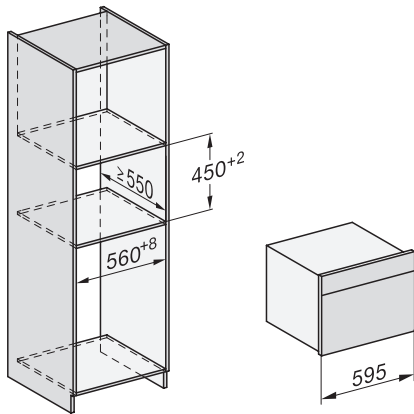

Installation_DG_DGM_DGC_XL_ESW7x10_EVS7010, installation drawings

built-in DG DGM DGC XL build-under, installation drawing

DGC7x4x built-in tall cabinet, installation drawing

DGC7x40 connections and ventilation 45cm, installation drawing

DGC7x4x swivel range of the aperture, installation drawings

screw joint DGC XL, installation drawing

side view DGC XL, installation drawings