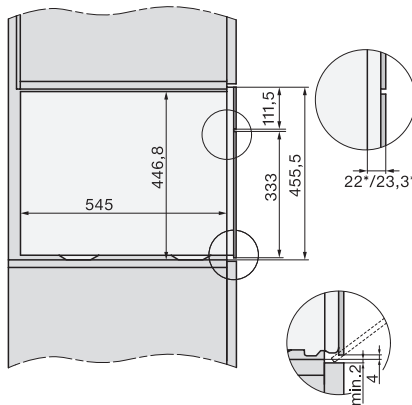

Installation_DG_DGM_DGC_XL_ESW7x10_EVS7010, installation drawings

built-in DG DGM DGC XL build-under, installation drawing

DGC7x4x built-in tall cabinet, installation drawing

DGC7x40 connections and ventilation 45cm, installation drawing

DGC7x4x swivel range of the aperture, installation drawings

screw joint DGC XL, installation drawing

side view DGC XL, installation drawings