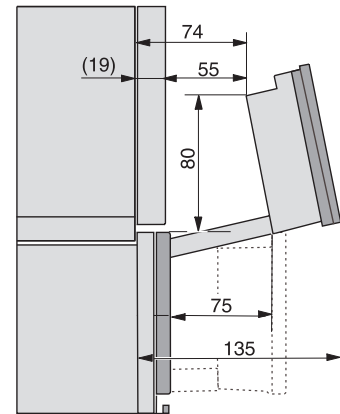

Installation_DG_DGM_DGC_XL_ESW7x10_EVS7010, installation drawings

built-in DG DGM DGC XL build-under, installation drawing

DGC7x4x built-in tall cabinet, installation drawing

DGC7x40 connections and ventilation 45cm, installation drawing

DGC7x4x swivel range of the aperture, installation drawings

screw joint DGC XL, installation drawing

side view DGC XL, installation drawings