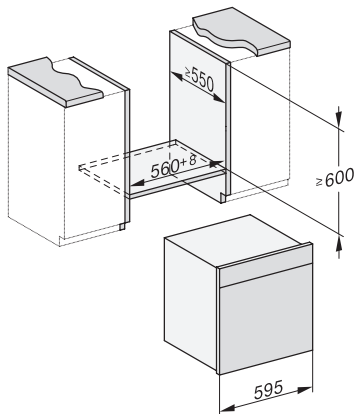

DGC 7460 HC Pro Φούρνος ατμού combi

H7000 handle, glass, installation drawings

Installation DGC XXL, ESW7x20 installation drawings

ESW7x10, EVS7010, DGC7x6xHCPro, DGC7x6xHCXPro installation drawings

built-in DGC XXL, installation drawing

built-in DGC XXL build-under, installation drawing

screw joint DGC XXL, installation drawing

DGC7x4x swivel range of the aperture, installation drawings

side view DGC XXL, installation drawings