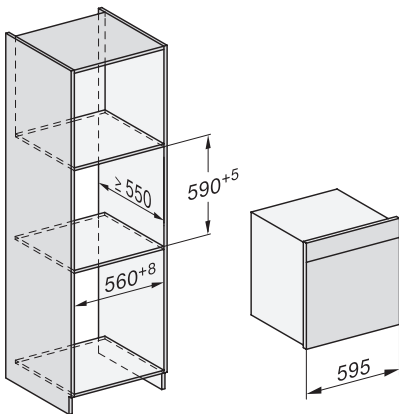

DGC 7460 HC Pro Φούρνος ατμού combi

H7000 handle, glass, installation drawings

Installation DGC XXL, ESW7x20 installation drawings

ESW7x10, EVS7010, DGC7x6xHCPro, DGC7x6xHCXPro installation drawings

built-in DGC XXL, installation drawing

built-in DGC XXL build-under, installation drawing

screw joint DGC XXL, installation drawing

DGC7x4x swivel range of the aperture, installation drawings

side view DGC XXL, installation drawings