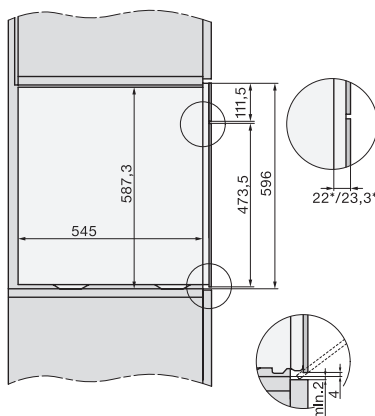

DGC 7460 HC Pro Φούρνος ατμού combi

H7000 handle, glass, installation drawings

Installation DGC XXL, ESW7x20 installation drawings

ESW7x10, EVS7010, DGC7x6xHCPro, DGC7x6xHCXPro installation drawings

built-in DGC XXL, installation drawing

built-in DGC XXL build-under, installation drawing

screw joint DGC XXL, installation drawing

DGC7x4x swivel range of the aperture, installation drawings

side view DGC XXL, installation drawings