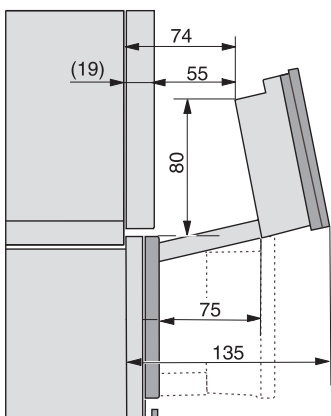

DGC 7460 HC Pro Φούρνος ατμού combi

H7000 handle, glass, installation drawings

Installation DGC XXL, ESW7x20 installation drawings

ESW7x10, EVS7010, DGC7x6xHCPro, DGC7x6xHCXPro installation drawings

built-in DGC XXL, installation drawing

built-in DGC XXL build-under, installation drawing

screw joint DGC XXL, installation drawing

DGC7x4x swivel range of the aperture, installation drawings

side view DGC XXL, installation drawings