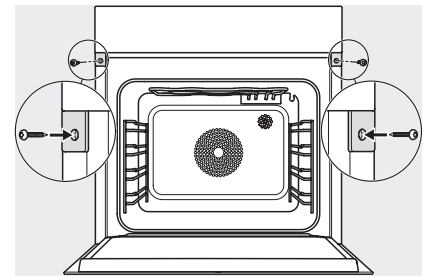

DGC 7460 HC Pro Φούρνος ατμού combi

H7000 handle, glass, installation drawings

Installation DGC XXL, ESW7x20 installation drawings

ESW7x10, EVS7010, DGC7x6xHCPro, DGC7x6xHCXPro installation drawings

built-in DGC XXL, installation drawing

built-in DGC XXL build-under, installation drawing

screw joint DGC XXL, installation drawing

DGC7x4x swivel range of the aperture, installation drawings

side view DGC XXL, installation drawings