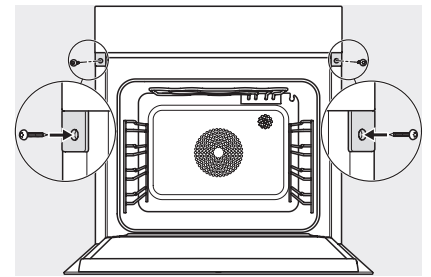

DGC 7460 HC Pro Φούρνος ατμού combi

H7000 handle, glass, installation drawings

Installation DGC XXL, ESW7x20 installation drawings

ESW7x10, EVS7010, DGC7x6xHCPro, DGC7x6xHCXPro installation drawings

built-in DGC XXL, installation drawing

built-in DGC XXL build-under, installation drawing

screw joint DGC XXL, installation drawing

DGC7x4x swivel range of the aperture, installation drawings

side view DGC XXL, installation drawings