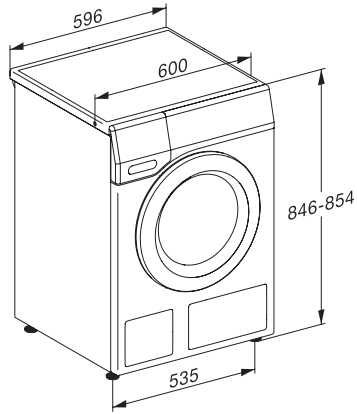

WTR870WPM PWash&TDos 8/5kg
Πλυντήριο-στεγνωτήριο WT1:

WT1 8/5 kg, installation drawing, slanted facia or straight facia, measures in mm

WT1 8/5 kg, drawing, slanted facia or straight facia, measures in mm

WT1 8/5 kg, drawing, slanted facia or straight facia, measures in mm

WT1 8/5 kg, drawing, slanted facia or straight facia, measures in mm