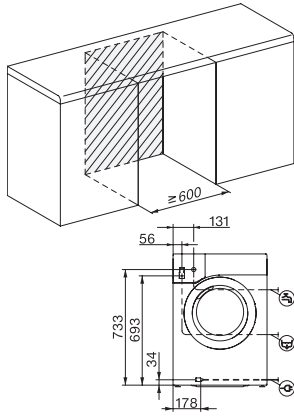

WTR870WPM PWash&TDos 8/5kg
Πλυντήριο-στεγνωτήριο WT1:

WT1 8/5 kg, installation drawing, slanted facia or straight facia, measures in mm

WT1 8/5 kg, drawing, slanted facia or straight facia, measures in mm

WT1 8/5 kg, drawing, slanted facia or straight facia, measures in mm

WT1 8/5 kg, drawing, slanted facia or straight facia, measures in mm