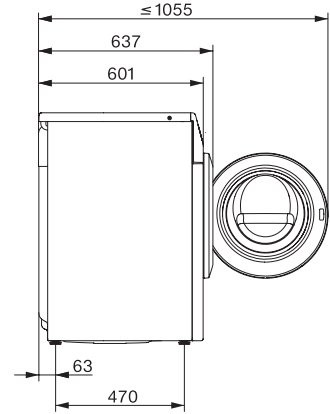

WTR870WPM PWash&TDos 8/5kg
Πλυντήριο-στεγνωτήριο WT1:

WT1 8/5 kg, installation drawing, slanted facia or straight facia, measures in mm

WT1 8/5 kg, drawing, slanted facia or straight facia, measures in mm

WT1 8/5 kg, drawing, slanted facia or straight facia, measures in mm

WT1 8/5 kg, drawing, slanted facia or straight facia, measures in mm