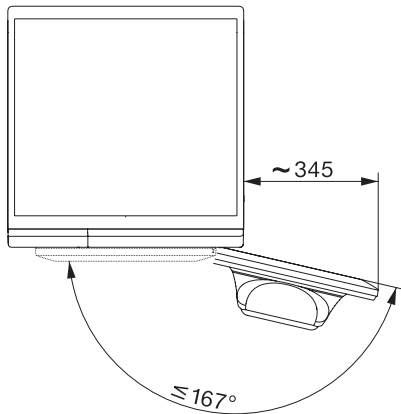

WTR870WPM PWash&TDos 8/5kg
Πλυντήριο-στεγνωτήριο WT1:

WT1 8/5 kg, installation drawing, slanted facia or straight facia, measures in mm

WT1 8/5 kg, drawing, slanted facia or straight facia, measures in mm

WT1 8/5 kg, drawing, slanted facia or straight facia, measures in mm

WT1 8/5 kg, drawing, slanted facia or straight facia, measures in mm