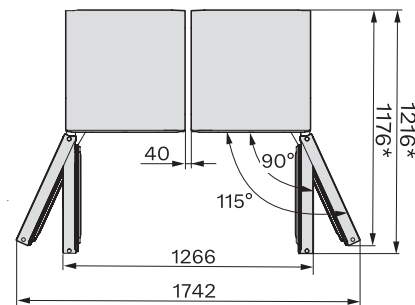

KWTS4785F, KS4887DD, KWTS4785F, KS4383ED,
KWTS4785F, KWNS4784DE, KWNS4784DE,
KS4887DD, top view