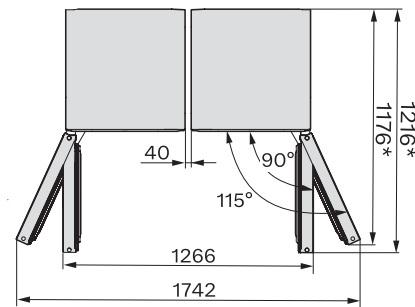

KWTS4785F, KS4887DD, KWTS4785F, KS4383ED, KWTS4785F, KWNS4784DE, KWNS4784DE, KS4887DD, top view (footnote)