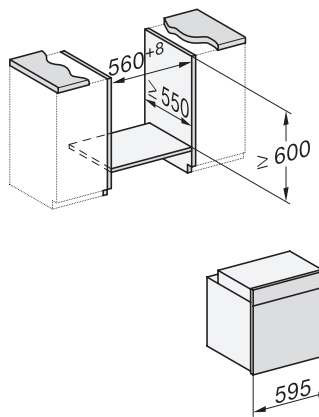

DGC 7450

Φούρνος ατμού combi

μαγείρεμα σε ατμό, μαγείρεμα και ψήσιμο με δικτύωση, TasteControl, φωτισμός LED.

installation H7000 XL, installation drawing

side view H7000 XL, installation drawings

built-in H7000 XL, installation drawing

Installation H7000 XL underframe, installation drawings

H7000 handle, glass, installation drawings

side view H7000 XL build-under, installation drawing