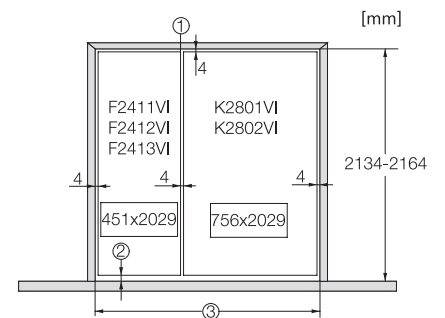

### Ψυγείο MasterCool

Για κορυφαίο σχεδιασμό και τεχνολογία μεγάλης κλίμακας.

Opening angel 90°/115°, right side stop, MasterCool (Sketch) \*footnote

Side-by-side, MasterCool, without partition wall, with heating mat (Sketch) (with footnote)

K2801Vi, K2811Vi, K2802Vi, K2812Vi, inner space, MasterCool, installation drawings

KFP3005ed/cs, KFP3004ed/cs, Front panel, Front dimensions, MasterCool II, installation drawings

Sideview, MasterCool, Sketch