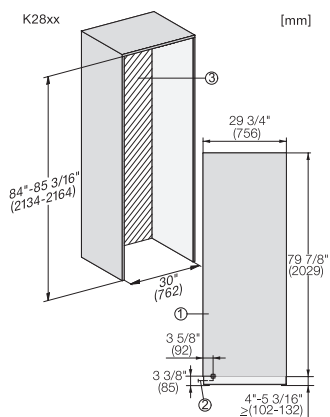

### Ψυγείο MasterCool

Για κορυφαίο σχεδιασμό και τεχνολογία μεγάλης κλίμακας.

Opening angel 90°/115°, right side stop, MasterCool (Sketch) \*footnote

Side-by-side, MasterCool, without partition wall, with heating mat (Sketch) (with footnote)

K2801Vi, K2811Vi, K2802Vi, K2812Vi, inner space, MasterCool, installation drawings

KFP3005ed/cs, KFP3004ed/cs, Front panel, Front dimensions, MasterCool II, installation drawings

Sideview, MasterCool, Sketch

Example for dimensioning Side-by-side-Combination MasterCool (Sketch) (\*footnote) (only for EUROPE)

Side-by-Side, MasterCool, footnote, installation drawings

K2801Vi, K2811Vi, K2801SF, K2811SF, installation, MasterCool, \*footnote, installation drawings

Example for dimensioning Side-by-side-Combination MasterCool (Sketch) (\*footnote) (only for EUROPE)