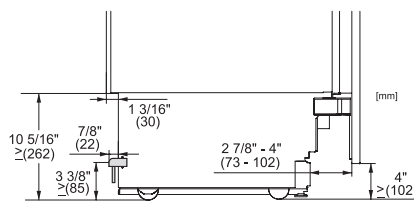

### Ψυγείο MasterCool

Για κορυφαίο σχεδιασμό και τεχνολογία μεγάλης κλίμακας.

Opening angel 90°/115°, right side stop, MasterCool (Sketch) \*footnote

Side-by-side, MasterCool, without partition wall, with heating mat (Sketch) (with footnote)

K2801Vi, K2811Vi, K2802Vi, K2812Vi, inner space, MasterCool, installation drawings

KFP3005ed/cs, KFP3004ed/cs, Front panel, Front dimensions, MasterCool II, installation drawings

Sideview, MasterCool, Sketch