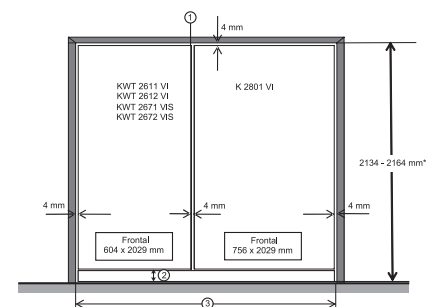

### Ψυγείο MasterCool

Για κορυφαίο σχεδιασμό και τεχνολογία μεγάλης κλίμακας.

Opening angel 90°/115°, right side stop, MasterCool (Sketch) \*footnote

Side-by-side, MasterCool, without partition wall, with heating mat (Sketch) (with footnote)

K2801Vi, K2811Vi, K2802Vi, K2812Vi, inner space, MasterCool, installation drawings

KFP3005ed/cs, KFP3004ed/cs, Front panel, Front dimensions, MasterCool II, installation drawings

Sideview, MasterCool, Sketch

Example for dimensioning Side-by-side-Combination MasterCool (Sketch) (\*footnote) (only for EUROPE)

Side-by-Side, MasterCool, footnote, installation drawings

K2801Vi, K2811Vi, K2801SF, K2811SF, installation, MasterCool, \*footnote, installation drawings