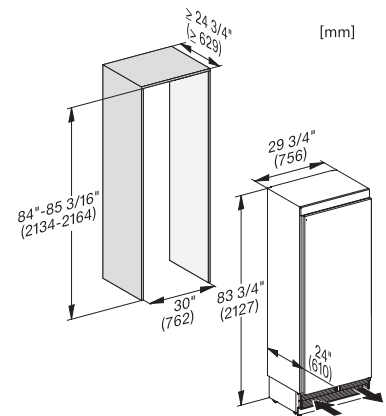

### Ψυγείο MasterCool

Για κορυφαίο σχεδιασμό και τεχνολογία μεγάλης κλίμακας.

Opening angel 90°/115°, right side stop, MasterCool (Sketch) \*footnote

Side-by-side, MasterCool, without partition wall, with heating mat (Sketch) (with footnote)

K2801Vi, K2811Vi, K2802Vi, K2812Vi, inner space, MasterCool, installation drawings

KFP3005ed/cs, KFP3004ed/cs, Front panel, Front dimensions, MasterCool II, installation drawings

Sideview, MasterCool, Sketch