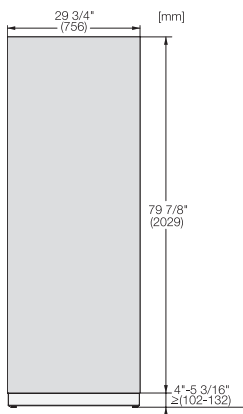

### Ψυγείο MasterCool

Για κορυφαίο σχεδιασμό και τεχνολογία μεγάλης κλίμακας.

Opening angel 90°/115°, right side stop, MasterCool (Sketch) \*footnote

Side-by-side, MasterCool, without partition wall, with heating mat (Sketch) (with footnote)

K2801Vi, K2811Vi, K2802Vi, K2812Vi, inner space, MasterCool, installation drawings

KFP3005ed/cs, KFP3004ed/cs, Front panel, Front dimensions, MasterCool II, installation drawings

Sideview, MasterCool, Sketch

Example for dimensioning Side-by-side-Combination MasterCool (Sketch) (\*footnote) (only for EUROPE)

Side-by-Side, MasterCool, footnote, installation drawings

K2801Vi, K2811Vi, K2801SF, K2811SF, installation, MasterCool, \*footnote, installation drawings