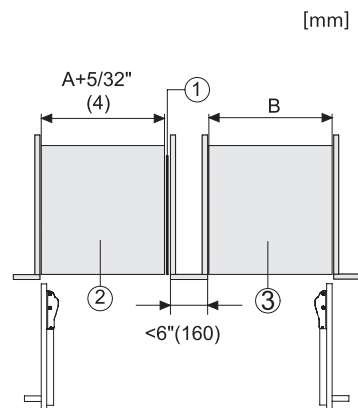

### Ψυγείο MasterCool

Για κορυφαίο σχεδιασμό και τεχνολογία μεγάλης κλίμακας.

Opening angel 90°/115°, right side stop, MasterCool (Sketch) \*footnote

Side-by-side, MasterCool, without partition wall, with heating mat (Sketch) (with footnote)

K2801Vi, K2811Vi, K2802Vi, K2812Vi, inner space, MasterCool, installation drawings

KFP3005ed/cs, KFP3004ed/cs, Front panel, Front dimensions, MasterCool II, installation drawings

Sideview, MasterCool, Sketch

Example for dimensioning Side-by-side-Combination MasterCool (Sketch) (\*footnote) (only for EUROPE)

Side-by-Side, MasterCool, footnote, installation drawings

K2801Vi, K2811Vi, K2801SF, K2811SF, installation, MasterCool, \*footnote, installation drawings

Example for dimensioning Side-by-side-Combination MasterCool (Sketch) (\*footnote) (only for EUROPE)