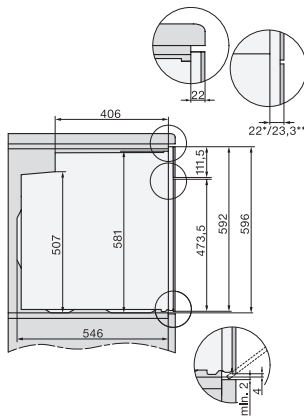

### Φούρνος

ομοίομορφος σχεδιασμός με θόνη ευκρινούς κειμένου και καθαρισμό με πυρόλυση.

installation H7000 XL, installation drawing

side view H7000 XL, installation drawings

built-in H7000 XL, installation drawing

H226x-1B/BP/E/EP/I/IP, H2x6xB/BP, H7x6xB/BP/BPX, installation drawings

H2x6x-1B/BP/E/EP/I/IP, H2850BP, H7x6xB/BP/BPX, H2x6xB, installation drawings

DG2840, DG7x40, DGC7x4x, DG7x6x, DGC7x6x, DGD7635, DGM7x4x, DO7, H28B/BP, H7x4xB/BM/BP, H7x6xB/BP, installation drawing

H226x-1B/BP/E/EP/I/IP, H2760B/BP, H28x0B/BP, H7x40BM/BMX, H7x6xB/BP/BPX, installation drawings

side view H7000 XL build-under, installation drawing

H2xxx-1 B/BP/E/I/IP, H7xxx B/BP/BM/BMX, installation drawings