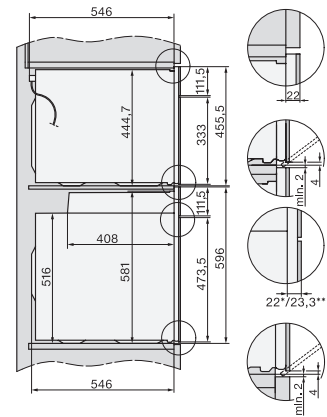

### Φούρνος

ομοίομορφος σχεδιασμός με θόνη ευκρινούς κειμένου και καθαρισμό με πυρόλυση.

installation H7000 XL, installation drawing

side view H7000 XL, installation drawings

built-in H7000 XL, installation drawing

H226x-1B/BP/E/EP/I/IP, H2x6xB/BP, H7x6xB/BP/BPX, installation drawings

H2x6x-1B/BP/E/EP/I/IP, H2850BP, H7x6xB/BP/BPX, H2x6xB, installation drawings

DG2840, DG7x40, DGC7x4x, DG7x6x, DGC7x6x, DGD7635, DGM7x4x, DO7, H28B/BP, H7x4xB/BM/BP, H7x6xB/BP, installation drawing

H226x-1B/BP/E/EP/I/IP, H2760B/BP, H28x0B/BP, H7x40BM/BMX, H7x6xB/BP/BPX, installation drawings

side view H7000 XL build-under, installation drawing

H2xxx-1 B/BP/E/I/IP, H7xxx B/BP/BM/BMX, installation drawings