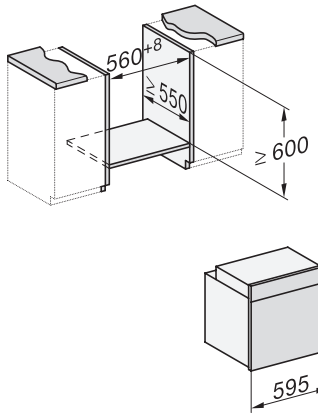

H 7260 B CulinArt

Φούρνος

ομοιόμορφος σχεδιασμός με οθόνη ευκρινούς κειμένου και PerfectClean.

installation H7000 XL, installation drawing

side view H7000 XL, installation drawings

built-in H7000 XL, installation drawing

Installation H7000 XL underframe, installation drawings

H226x-1B/E/I, H2x6xB, H7x6xB, installation drawings

H7000 handle, installation drawing

Installation H7000 BM XL, installation drawings

side view H7000 XL build-under, installation drawing