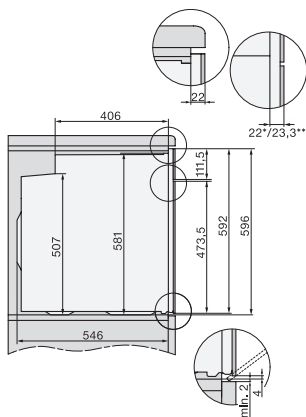

H 7260 B

Φούρνος

ομοίομορφος σχεδιασμός με θόνη ευκρινούς κειμένου και PerfectClean.

installation H7000 XL, installation drawing

side view H7000 XL, installation drawings

built-in H7000 XL, installation drawing

H226x-1B/BP/E/EP/I/1P, H2x6xB/BP, H7x6xB/BP/BPX, installation drawings

H226x-1B/E/I, H2x6xB, H7x6xB, installation drawings

DG2840, DG7x40, DGC7x4x, DG7x6x, DGC7x6x, DGD7635, DGM7x4x, DO7, H28B/BP, H7x4xB/BM/BP, H7x6xB/BP, installation drawing

H226x-1B/BP/E/EP/I/1P, H2760B/BP, H28x0B/BP, H7x40BM/BMX, H7x6xB/BP/BPX, installation drawings

side view H7000 XL build-under, installation drawing

H2xxx-1 B/BP/E/I/1P, H7xxx B/BP/BM/BMX, installation drawings