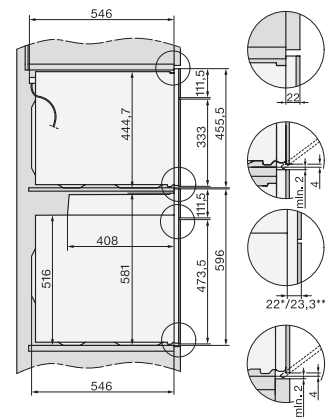

H 7260 B

Φούρνος

ομοίομορφος σχεδιασμός με θόνη ευκρινούς κειμένου και PerfectClean.

installation H7000 XL, installation drawing

side view H7000 XL, installation drawings

built-in H7000 XL, installation drawing

H226x-1B/BP/E/EP/I/1P, H2x6xB/BP, H7x6xB/BP/BPX, installation drawings

H226x-1B/E/I, H2x6xB, H7x6xB, installation drawings

DG2840, DG7x40, DGC7x4x, DG7x6x, DGC7x6x, DGD7635, DGM7x4x, DO7, H28B/BP, H7x4xB/BM/BP, H7x6xB/BP, installation drawing

H226x-1B/BP/E/EP/I/1P, H2760B/BP, H28x0B/BP, H7x40BM/BMX, H7x6xB/BP/BPX, installation drawings

side view H7000 XL build-under, installation drawing

H2xxx-1 B/BP/E/I/1P, H7xxx B/BP/BM/BMX, installation drawings