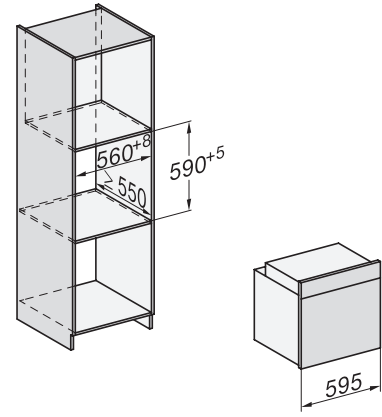

H 7260 B CulinArt

Φούρνος

ομοιόμορφος σχεδιασμός με οθόνη ευκρινούς κειμένου και PerfectClean.

installation H7000 XL, installation drawing

side view H7000 XL, installation drawings

built-in H7000 XL, installation drawing

Installation H7000 XL underframe, installation drawings

H226x-1B/E/I, H2x6xB, H7x6xB, installation drawings

H7000 handle, installation drawing

Installation H7000 BM XL, installation drawings

side view H7000 XL build-under, installation drawing