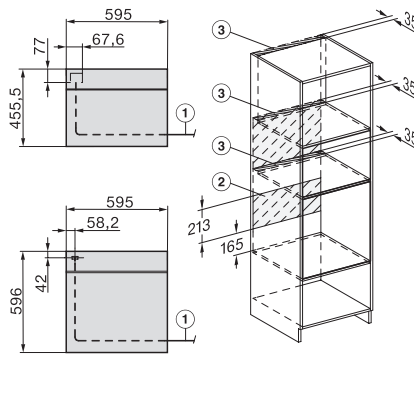

H 7860 BPX

Φούρνος χωρίς λαβή
υψηλού design με θερμομέτρο ψητού και BrilliantLight.

installation H7000 XL, installation drawing

side view H7000 XL, installation drawings

built-in H7000 XL, installation drawing

Installation H7000 XL underframe, installation drawings

Installation H7000 BM XL, installation drawings

side view H7000 XL build-under, installation drawing

side view Kombi BM XL, installation drawings

Installation Kombi BM XL, installation drawings