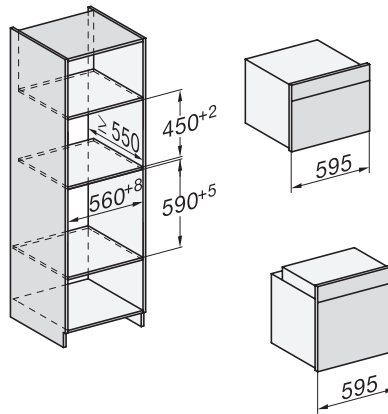

H 7860 BPX

Φούρνος χωρίς λαβή

ομοιόμορφος σχεδιασμός με θερμομέτρο ψητού και BrilliantLight.

installation H7000 XL, installation drawing

side view H7000 XL, installation drawings

built-in H7000 XL, installation drawing

H226x-1B/BP/E/EP/I/IP, H2x6xB/BP, H7x6xB/BP/BPX, installation drawings

H226x-1B/BP/E/EP/I/IP, H2760B/BP, H28x0B/BP, H7x40BM/BMX, H7x6xB/BP/BPX, installation drawings

side view H7000 XL build-under, installation drawing