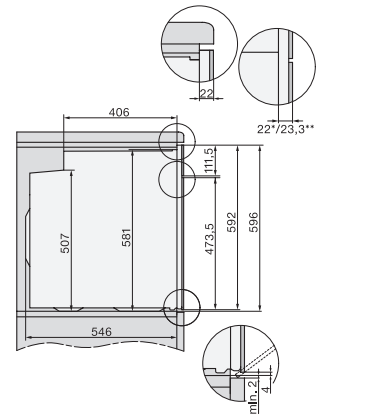

H 7860 BPX

Φούρνος χωρίς λαβή

ομοιόμορφος σχεδιασμός με θερμομέτρο ψητού και BrilliantLight.

installation H7000 XL, installation drawing

side view H7000 XL, installation drawings

built-in H7000 XL, installation drawing

H226x-1B/BP/E/EP/I/IP, H2x6xB/BP, H7x6xB/BP/BPX, installation drawings

H226x-1B/BP/E/EP/I/IP, H2760B/BP, H28x0B/BP, H7x40BM/BMX, H7x6xB/BP/BPX, installation drawings

side view H7000 XL build-under, installation drawing