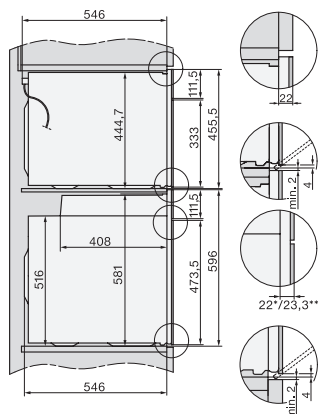

H 7860 BPX

Φούρνος χωρίς λαβή

ομοιόμορφος σχεδιασμός με θερμομέτρο ψητού και BrilliantLight.

installation H7000 XL, installation drawing

side view H7000 XL, installation drawings

built-in H7000 XL, installation drawing

H226x-1B/BP/E/EP/I/IP, H2x6xB/BP, H7x6xB/BP/BPX, installation drawings

H226x-1B/BP/E/EP/I/IP, H2760B/BP, H28x0B/BP, H7x40BM/BMX, H7x6xB/BP/BPX, installation drawings

side view H7000 XL build-under, installation drawing