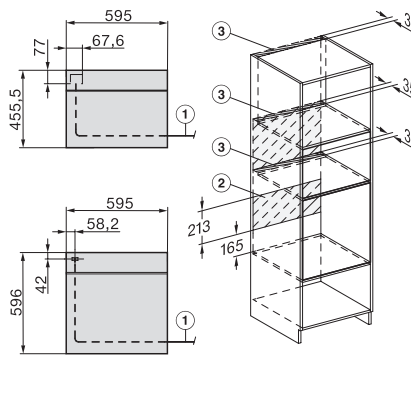

H 7860 BPX

Φούρνος χωρίς λαβή

ομοιόμορφος σχεδιασμός με θερμομέτρο ψητού και BrilliantLight.

installation H7000 XL, installation drawing

side view H7000 XL, installation drawings

built-in H7000 XL, installation drawing

H226x-1B/BP/E/EP/I/IP, H2x6xB/BP, H7x6xB/BP/BPX, installation drawings

H226x-1B/BP/E/EP/I/IP, H2760B/BP, H28x0B/BP, H7x40BM/BMX, H7x6xB/BP/BPX, installation drawings

side view H7000 XL build-under, installation drawing

H2xxx-1 B/BP/E/I/IP, H7xxx B/BP/BM/BMX, installation drawings

H2xxx-1 B/BP/E/I/IP, H7xxx B/BP/BM/BMX, installation drawings