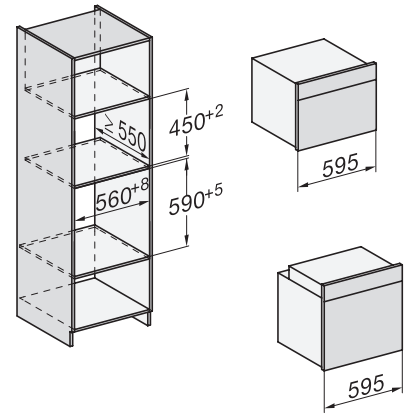

Installation H7000 BM XL, installation drawings