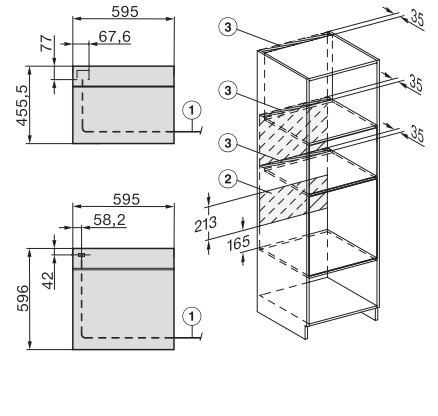

H 7860 BP

Φούρνος

αρμονικό design με θερμόμετρο ψητού και BrilliantLight.

installation H7000 XL, installation drawing

side view H7000 XL, installation drawings

built-in H7000 XL, installation drawing

Installation H7000 XL underframe, installation drawings

H7000 handle, glass, installation drawings

Installation H7000 BM XL, installation drawings

side view H7000 XL build-under, installation drawing

side view Kombi BM XL, installation drawings

Installation Kombi BM XL, installation drawings