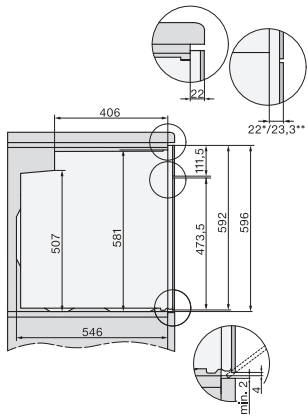

H 7860 BP

Φούρνος

αρμονικό design με θερμόμετρο ψητού και BrilliantLight.

installation H7000 XL, installation drawing

side view H7000 XL, installation drawings

built-in H7000 XL, installation drawing

Installation H7000 XL underframe, installation drawings

H7000 handle, glass, installation drawings

Installation H7000 BM XL, installation drawings

side view H7000 XL build-under, installation drawing

side view Kombi BM XL, installation drawings

Installation Kombi BM XL, installation drawings