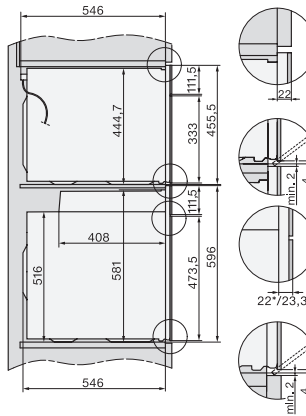

H 7860 BP

Φούρνος

αρμονικό design με θερμόμετρο ψητού και BrilliantLight.

installation H7000 XL, installation drawing

side view H7000 XL, installation drawings

built-in H7000 XL, installation drawing

Installation H7000 XL underframe, installation drawings

H7000 handle, glass, installation drawings

Installation H7000 BM XL, installation drawings

side view H7000 XL build-under, installation drawing

side view Kombi BM XL, installation drawings

Installation Kombi BM XL, installation drawings