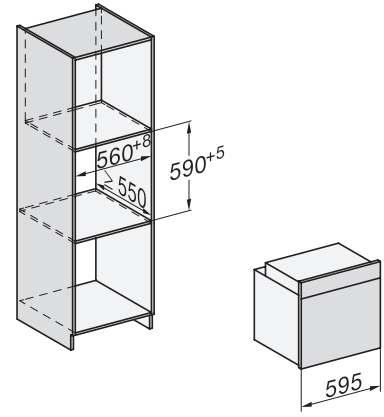

H 7860 BP

Φούρνος

αρμονικό design με θερμόμετρο ψητού και BrilliantLight.

installation H7000 XL, installation drawing

side view H7000 XL, installation drawings

built-in H7000 XL, installation drawing

Installation H7000 XL underframe, installation drawings