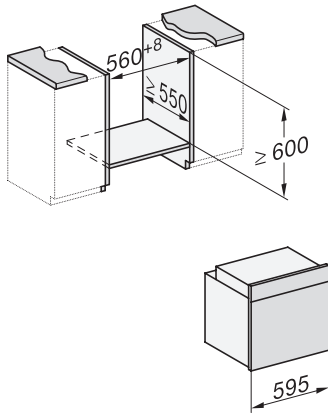

H 7860 BP

Φούρνος

αρμονικό design με θερμόμετρο ψητού και BrilliantLight.

installation H7000 XL, installation drawing

side view H7000 XL, installation drawings

built-in H7000 XL, installation drawing

Installation H7000 XL underframe, installation drawings