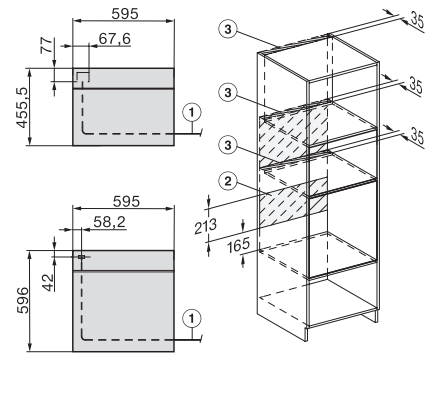

H 7840 BM

Συνδυαστικός φούρνος μικροκυμάτων μικρού μεγέθους με ομοιόμορφο σχεδιασμό, αυτόματα προγράμματα και θερμόμετρο ψητού

side view H7000 BM, installation drawings

built-in H7000 BM, installation drawing

built-in H7000 BM build-under, installation drawings

installation H7000 BM, installation drawing

H7000 handle, installation drawing

H226x-1B/BP/E/EP/I/IP, H2760B/BP, H28x0B/BP, H7x40BM/BMX, H7x6xB/BP/BPX, installation drawings

side view H7000 BM build-under, installation drawings

H2xxx-1 B/BP/E/I/IP, H7xxx B/BP/BM/BMX, installation drawings

H2xxx-1 B/BP/E/I/IP, H7xxx B/BP/BM/BMX, installation drawings