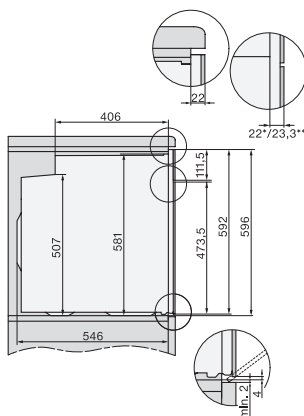

H 7464 BP

Φούρνος

ομοίομορφος σχεδιασμός με θερμομέτρο ψητού και φωτισμό LED.

installation H7000 XL, installation drawing

side view H7000 XL, installation drawings

built-in H7000 XL, installation drawing

Installation H7000 XL underframe, installation drawings

H2x6x-1B/BP/E/EP/I/IP, H2850BP, H7x6xB/BP/BPX, H2x6xB, installation drawings

H7000 handle, installation drawing

Installation H7000 BM XL, installation drawings

side view H7000 XL build-under, installation drawing