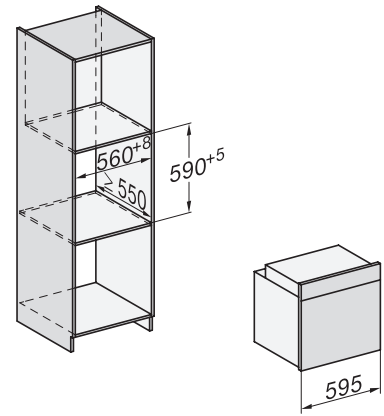

H 7464 BP

Φούρνος

ομοίομορφος σχεδιασμός με θερμομέτρο ψητού και φωτισμό LED.

installation H7000 XL, installation drawing

side view H7000 XL, installation drawings

built-in H7000 XL, installation drawing

Installation H7000 XL underframe, installation drawings

H2x6x-1B/BP/E/EP/I/IP, H2850BP, H7x6xB/BP/BPX, H2x6xB, installation drawings

H7000 handle, installation drawing

Installation H7000 BM XL, installation drawings

side view H7000 XL build-under, installation drawing