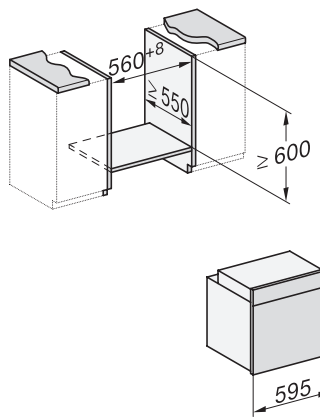

H 7464 BP

Φούρνος

ομοίομορφος σχεδιασμός με θερμομέτρο ψητού και φωτισμό LED.

installation H7000 XL, installation drawing

side view H7000 XL, installation drawings

built-in H7000 XL, installation drawing

Installation H7000 XL underframe, installation drawings

H2x6x-1B/BP/E/EP/I/IP, H2850BP, H7x6xB/BP/BPX, H2x6xB, installation drawings

H7000 handle, installation drawing

Installation H7000 BM XL, installation drawings

side view H7000 XL build-under, installation drawing