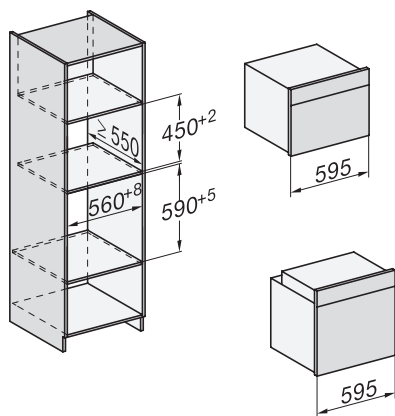

H 7464 BP

Φούρνος

ομοίομορφος σχεδιασμός με θερμομέτρο ψητού και φωτισμό LED.

installation H7000 XL, installation drawing

side view H7000 XL, installation drawings

built-in H7000 XL, installation drawing

Installation H7000 XL underframe, installation drawings

H2x6x-1B/BP/E/EP/I/IP, H2850BP, H7x6xB/BP/BPX, H2x6xB, installation drawings

H7000 handle, installation drawing

Installation H7000 BM XL, installation drawings

side view H7000 XL build-under, installation drawing