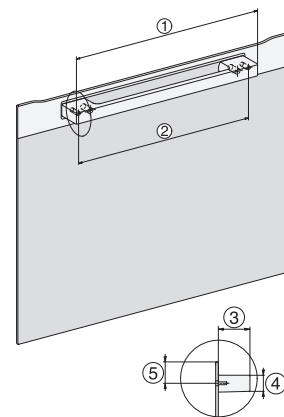

H 7464 BP

Φούρνος

ομοίομορφος σχεδιασμός με θερμομέτρο ψητού και φωτισμό LED.

installation H7000 XL, installation drawing

side view H7000 XL, installation drawings

built-in H7000 XL, installation drawing

Installation H7000 XL underframe, installation drawings

H2x6x-1B/BP/E/EP/I/IP, H2850BP, H7x6xB/BP/BPX, H2x6xB, installation drawings

H7000 handle, installation drawing

Installation H7000 BM XL, installation drawings

side view H7000 XL build-under, installation drawing