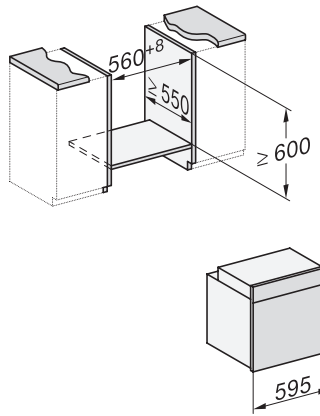

H 7464 BP

Φούρνος

ομοίομορφος σχεδιασμός με θερμόμετρο ψητού και φωτισμό LED.

installation H7000 XL, installation drawing

side view H7000 XL, installation drawings

built-in H7000 XL, installation drawing

Installation H7000 XL underframe, installation drawings

H2x6x-1B/BP/E/EP/I/IP, H2850BP, H7x6xB/BP/BPX, H2x6xB, installation drawings

H7000 handle, glass, installation drawings

Installation H7000 BM XL, installation drawings

side view H7000 XL build-under, installation drawing