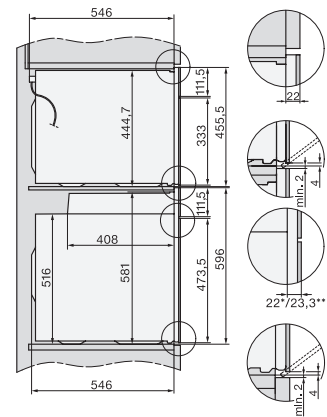

H 7464 BP

Φούρνος

ομοίομορφος σχεδιασμός με θερμόμετρο ψητού και φωτισμό LED.

installation H7000 XL, installation drawing

side view H7000 XL, installation drawings

built-in H7000 XL, installation drawing

Installation H7000 XL underframe, installation drawings

H2x6x-1B/BP/E/EP/I/IP, H2850BP, H7x6xB/BP/BPX, H2x6xB, installation drawings

H7000 handle, glass, installation drawings

Installation H7000 BM XL, installation drawings

side view H7000 XL build-under, installation drawing