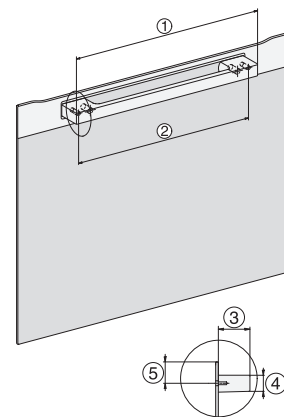

H7000 handle, installation drawing