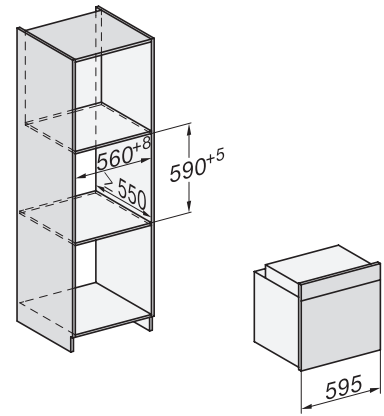

H 7460 B
 Φούρνος
 ομοίομορφος σχεδιασμός με φωτισμό LED και PerfectClean.

installation H7000 XL, installation drawing

side view H7000 XL, installation drawings

built-in H7000 XL, installation drawing

Installation H7000 XL underframe, installation drawings