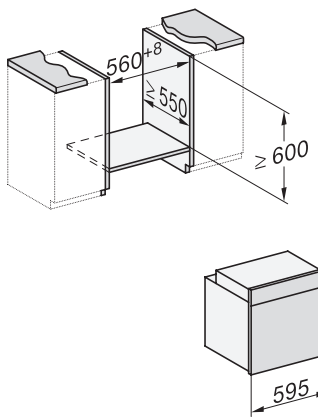

H 7460 B
 Φούρνος
 ομοίομορφος σχεδιασμός με φωτισμό LED και PerfectClean.

installation H7000 XL, installation drawing

side view H7000 XL, installation drawings

built-in H7000 XL, installation drawing

Installation H7000 XL underframe, installation drawings