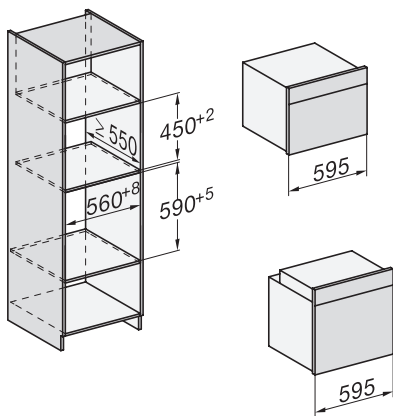

Installation H7000 BM XL, installation drawings