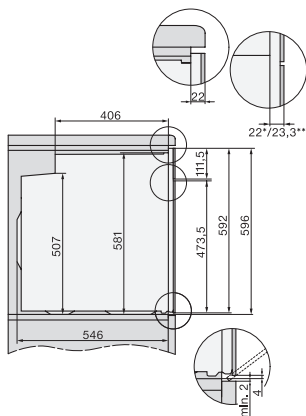

H 7460 B
 Φούρνος
 ομοίομορφος σχεδιασμός με φωτισμό LED και PerfectClean.

installation H7000 XL, installation drawing

side view H7000 XL, installation drawings

built-in H7000 XL, installation drawing

Installation H7000 XL underframe, installation drawings

H226x-1B/E/I, H2x6xB, H7x6xB, installation drawings

H7000 handle, installation drawing

Installation H7000 BM XL, installation drawings

side view H7000 XL build-under, installation drawing

side view Kombi BM XL, installation drawings