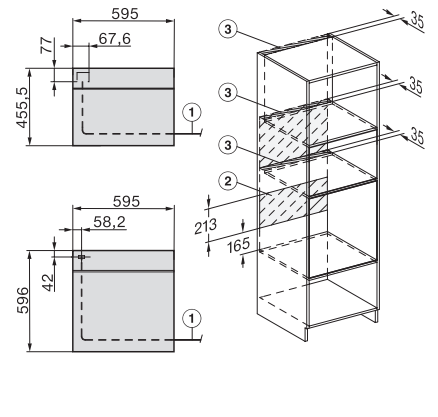

Πλάτος συσκευής σε mm

595

Ύψος συσκευής σε mm

456

Βάθος συσκευής σε mm

569

Βάρος σε kg

36,0

built-in H7000 BM build-under, installation drawings

installation H7000 BM, installation drawing

H7000 handle, installation drawing

H226x-1B/BP/E/EP/I/IP, H2760B/BP, H28x0B/BP, H7x40BM/BMX, H7x6xB/BP/BPX, installation drawings

side view H7000 BM build-under, installation drawings

H2xxx-1 B/BP/E/I/IP, H7xxx B/BP/BM/BMX, installation drawings

H2xxx-1 B/BP/E/I/IP, H7xxx B/BP/BM/BMX, installation drawings