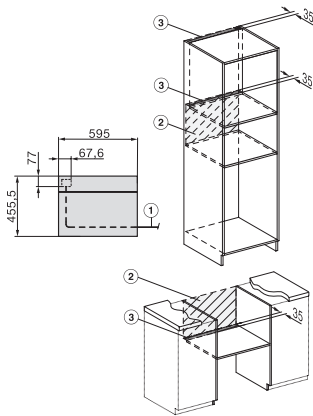

H 7440-60 BMX

Four compact sans poignée avec micro-ondes

Design très harmonieux avec programmes automatiques et modes combinés.

side view H7000 BM, installation drawings

built-in H7000 BM, installation drawing

built-in H7000 BM build-under, installation drawings

installation H7000 BM, installation drawing

Installation H7000 BM XL, installation drawings

side view H7000 BM build-under, installation drawings

side view Kombi BM XL, installation drawings