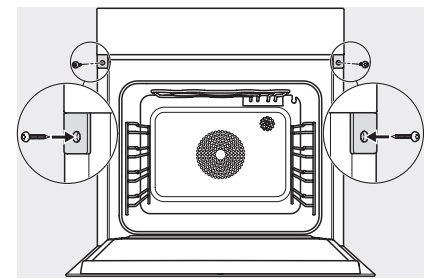

ESW7x10, EVS7010, DGC7x6xHCPro, DGC7x6xHCXPro installation drawings

built-in DGC XXL, installation drawing

DGC7x65 connections and ventilation 60cm, installation drawing

built-in DGC XXL build-under, installation drawing

screw joint DGC XXL, installation drawing

DGC7x4x swivel range of the aperture, installation drawings

side view DGC XXL, installation drawings