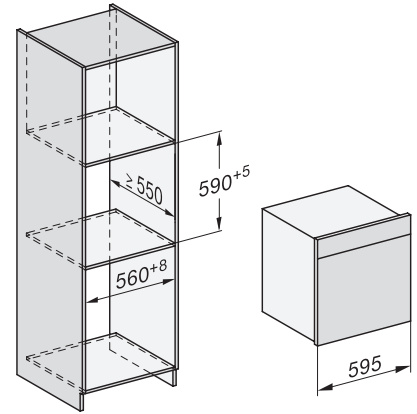

ESW7x10, EVS7010, DGC7x6xHCPro, DGC7x6xHCXPro installation drawings

built-in DGC XXL, installation drawing

DGC7x65 connections and ventilation 60cm, installation drawing

built-in DGC XXL build-under, installation drawing

screw joint DGC XXL, installation drawing

DGC7x4x swivel range of the aperture, installation drawings

side view DGC XXL, installation drawings