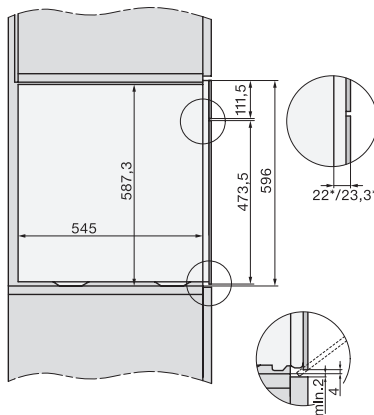

ESW7x10, EVS7010, DGC7x6xHCPro, DGC7x6xHCXPro installation drawings

built-in DGC XXL, installation drawing

DGC7x65 connections and ventilation 60cm, installation drawing

built-in DGC XXL build-under, installation drawing

screw joint DGC XXL, installation drawing

DGC7x4x swivel range of the aperture, installation drawings

side view DGC XXL, installation drawings