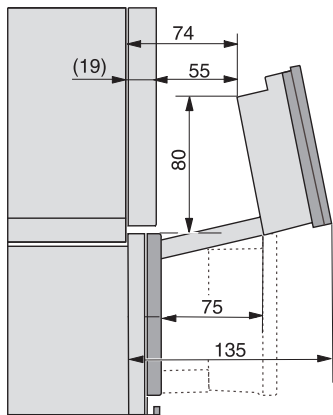

ESW7x10, EVS7010, DGC7x6xHCPro, DGC7x6xHCXPro installation drawings

built-in DGC XXL, installation drawing

DGC7x65 connections and ventilation 60cm, installation drawing

built-in DGC XXL build-under, installation drawing

screw joint DGC XXL, installation drawing

DGC7x4x swivel range of the aperture, installation drawings

side view DGC XXL, installation drawings