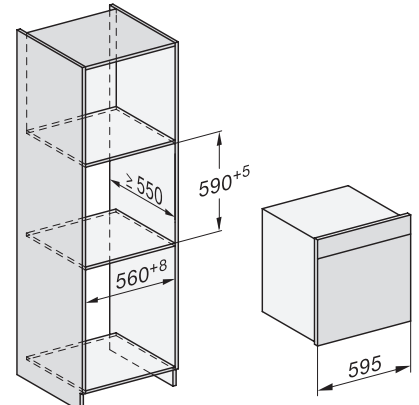

ESW7x10, EVS7010, DGC7x6xHCPro, DGC7x6xHCXPro installation drawings

built-in DGC XXL, installation drawing

DGC7x65 connections and ventilation 60cm, installation drawing

built-in DGC XXL build-under, installation drawing

screw joint DGC XXL, installation drawing

DGC7x4x swivel range of the aperture, installation drawings

side view DGC XXL, installation drawings