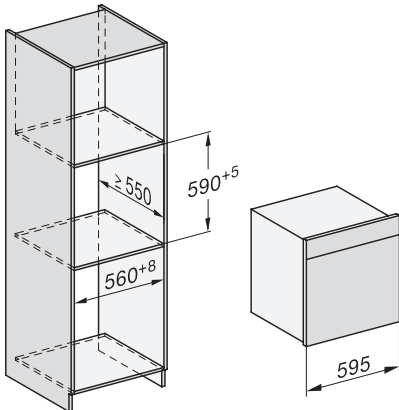

ESW7x20, DGC7x6xHCPro, DGC7x6xHCXPro installation drawings

ESW7x10, EVS7010, DGC7x6xHCPro, DGC7x6xHCXPro installation drawings

built-in DGC XXL, installation drawing

DGC7x65 connections and ventilation 60cm, installation drawing

built-in DGC XXL build-under, installation drawing

screw joint DGC XXL, installation drawing

DGC7x4x swivel range of the aperture, installation drawings

side view DGC XXL, installation drawings