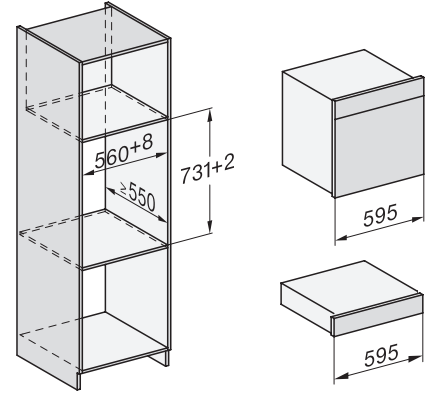

ESW7x20, DGC7x6xHCPro, DGC7x6xHCXPro installation drawings

ESW7x10, EVS7010, DGC7x6xHCPro, DGC7x6xHCXPro installation drawings

built-in DGC XXL, installation drawing

DGC7x65 connections and ventilation 60cm, installation drawing

built-in DGC XXL build-under, installation drawing

screw joint DGC XXL, installation drawing

DGC7x4x swivel range of the aperture, installation drawings

side view DGC XXL, installation drawings