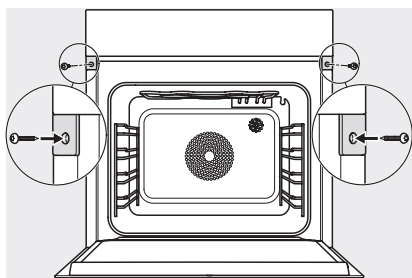

ESW7x20, DGC7x6xHCPro, DGC7x6xHCXPro installation drawings

ESW7x10, EVS7010, DGC7x6xHCPro, DGC7x6xHCXPro installation drawings

built-in DGC XXL, installation drawing

DGC7x65 connections and ventilation 60cm, installation drawing

built-in DGC XXL build-under, installation drawing

screw joint DGC XXL, installation drawing

DGC7x4x swivel range of the aperture, installation drawings

side view DGC XXL, installation drawings