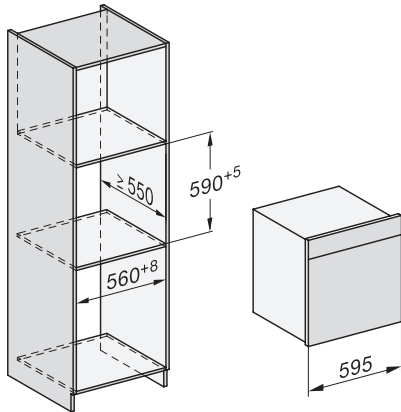

ESW7x20, DGC7x6xHCPro, DGC7x6xHCXPro installation drawings

ESW7x10, EVS7010, DGC7x6xHCPro, DGC7x6xHCXPro installation drawings

built-in DGC XXL, installation drawing

DGC7x65 connections and ventilation 60cm, installation drawing

built-in DGC XXL build-under, installation drawing

screw joint DGC XXL, installation drawing

DGC7x4x swivel range of the aperture, installation drawings

side view DGC XXL, installation drawings