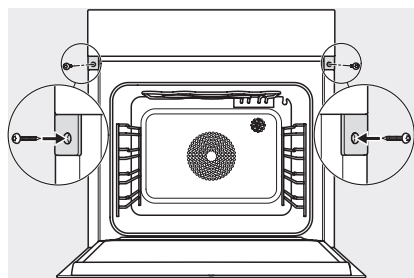

ESW7x20, DGC7x6xHCPro, DGC7x6xHCXPro installation drawings

ESW7x10, EVS7010, DGC7x6xHCPro, DGC7x6xHCXPro installation drawings

built-in DGC XXL, installation drawing

DGC7x65 connections and ventilation 60cm, installation drawing

built-in DGC XXL build-under, installation drawing

screw joint DGC XXL, installation drawing

DGC7x4x swivel range of the aperture, installation drawings

side view DGC XXL, installation drawings