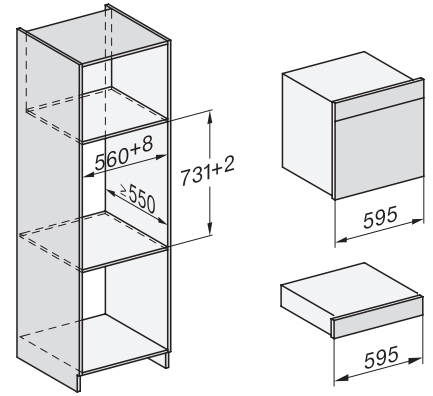

ESW7x20, DGC7x6xHCPro, DGC7x6xHCXPro installation drawings

ESW7x10, EVS7010, DGC7x6xHCPro, DGC7x6xHCXPro installation drawings

built-in DGC XXL, installation drawing

DGC7x65 connections and ventilation 60cm, installation drawing

built-in DGC XXL build-under, installation drawing

screw joint DGC XXL, installation drawing

DGC7x4x swivel range of the aperture, installation drawings

side view DGC XXL, installation drawings