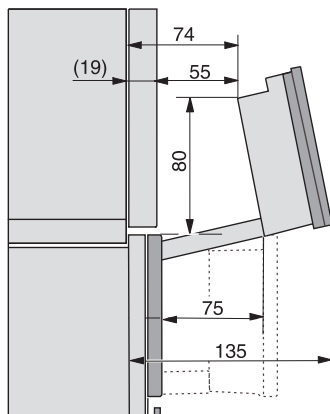

ESW7x20, DGC7x6xHCPro, DGC7x6xHCXPro installation drawings

ESW7x10, EVS7010, DGC7x6xHCPro, DGC7x6xHCXPro installation drawings

built-in DGC XXL, installation drawing

DGC7x65 connections and ventilation 60cm, installation drawing

built-in DGC XXL build-under, installation drawing

screw joint DGC XXL, installation drawing

DGC7x4x swivel range of the aperture, installation drawings

side view DGC XXL, installation drawings