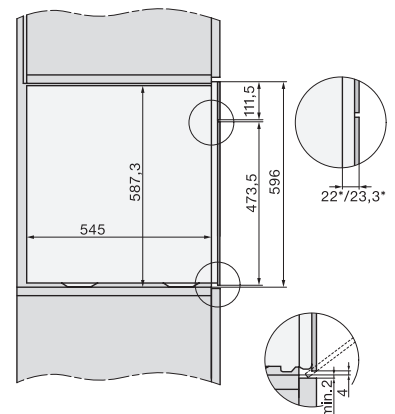

ESW7x20, DGC7x6xHCPro, DGC7x6xHCXPro installation drawings

ESW7x10, EVS7010, DGC7x6xHCPro, DGC7x6xHCXPro installation drawings

built-in DGC XXL, installation drawing

DGC7x65 connections and ventilation 60cm, installation drawing

built-in DGC XXL build-under, installation drawing

screw joint DGC XXL, installation drawing

DGC7x4x swivel range of the aperture, installation drawings

side view DGC XXL, installation drawings