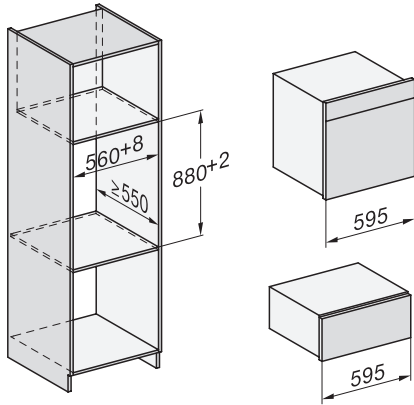

DGC 7860 HCX Pro

Combi-four vapeur sans poignée

cuisson vapeur, au four et rôtissage avec thermosonde sans fil + HydroClean.

ESW7x20, DGC7x6xHCPro, DGC7x6xHCXPro installation drawings