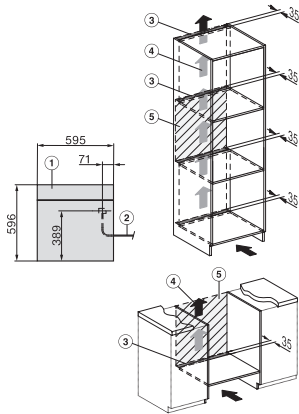

DGC 7860 HCX Pro

Combi-four vapeur sans poignée

cuisson vapeur, au four et rôtissage avec thermosonde sans fil + HydroClean.

ESW7x20, DGC7x6xHCPro, DGC7x6xHCXPro installation drawings

ESW7x10, EVS7010, DGC7x6xHCPro, DGC7x6xHCXPro installation drawings

built-in DGC XXL, installation drawing

DGC7x60 connections and ventilation 60cm, installation drawing

built-in DGC XXL build-under, installation drawing

screw joint DGC XXL, installation drawing

DGC7x4x swivel range of the aperture, installation drawings

side view DGC XXL, installation drawings