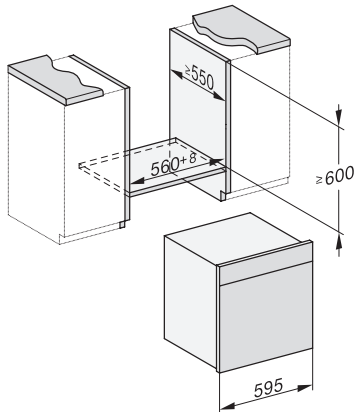

DGC 7860 HCX Pro

Combi-four vapeur sans poignée

cuisson vapeur, au four et rôtissage avec thermosonde sans fil + HydroClean.

ESW7x20, DGC7x6xHCPro, DGC7x6xHCXPro installation drawings

ESW7x10, EVS7010, DGC7x6xHCPro, DGC7x6xHCXPro installation drawings

built-in DGC XXL, installation drawing

DGC7x60 connections and ventilation 60cm, installation drawing

built-in DGC XXL build-under, installation drawing

screw joint DGC XXL, installation drawing

DGC7x4x swivel range of the aperture, installation drawings

side view DGC XXL, installation drawings