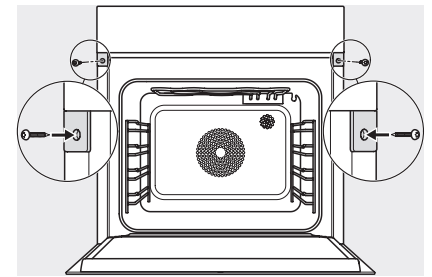

DGC 7860 HCX Pro

Combi-four vapeur sans poignée

cuisson vapeur, au four et rôtissage avec thermosonde sans fil + HydroClean.

ESW7x20, DGC7x6xHCPro, DGC7x6xHCXPro installation drawings

ESW7x10, EVS7010, DGC7x6xHCPro, DGC7x6xHCXPro installation drawings

built-in DGC XXL, installation drawing

DGC7x60 connections and ventilation 60cm, installation drawing

built-in DGC XXL build-under, installation drawing

screw joint DGC XXL, installation drawing

DGC7x4x swivel range of the aperture, installation drawings