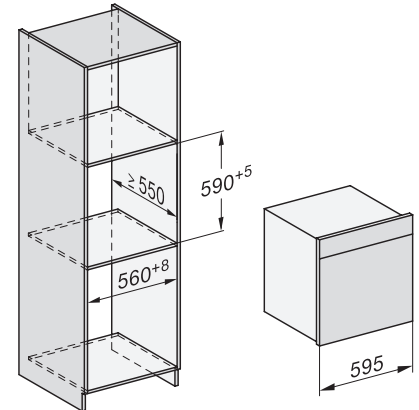

built-in DGC XXL, installation drawing

DGC7x60 connections and ventilation 60cm, installation drawing

built-in DGC XXL build-under, installation drawing

screw joint DGC XXL, installation drawing

DGC7x4x swivel range of the aperture, installation drawings

side view DGC XXL, installation drawings