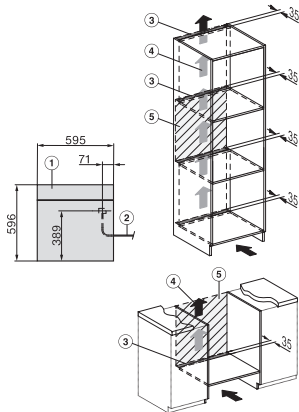

DGC 7860 HCX Pro

Combi-four vapeur sans poignée

cuisson vapeur, au four et rôtissage avec thermosonde sans fil + HydroClean.

ESW7x20, DGC7x6xHCPro, DGC7x6xHCXPro installation drawings

ESW7x10, EVS7010, DGC7x6xHCPro, DGC7x6xHCXPro installation drawings

built-in DGC XXL, installation drawing

DGC7x60 connections and ventilation 60cm, installation drawing

built-in DGC XXL build-under, installation drawing

screw joint DGC XXL, installation drawing

DGC7x4x swivel range of the aperture, installation drawings

side view DGC XXL, installation drawings