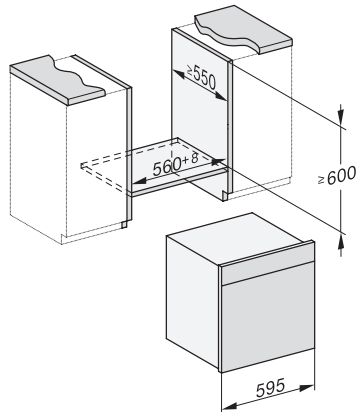

DGC 7860 HCX Pro

Combi-four vapeur sans poignée

cuisson vapeur, au four et rôtissage avec thermosonde sans fil + HydroClean.

ESW7x20, DGC7x6xHCPro, DGC7x6xHCXPro installation drawings

ESW7x10, EVS7010, DGC7x6xHCPro, DGC7x6xHCXPro installation drawings

built-in DGC XXL, installation drawing

DGC7x60 connections and ventilation 60cm, installation drawing

built-in DGC XXL build-under, installation drawing

screw joint DGC XXL, installation drawing

DGC7x4x swivel range of the aperture, installation drawings

side view DGC XXL, installation drawings