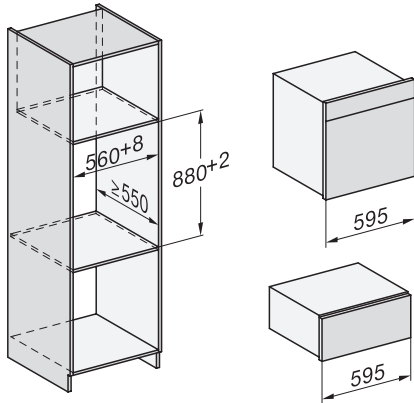

DGC 7860 HCX Pro

Combi-four vapeur sans poignée

cuisson vapeur, au four et rôtissage avec thermosonde sans fil + HydroClean.

ESW7x20, DGC7x6xHCPro, DGC7x6xHCXPro installation drawings