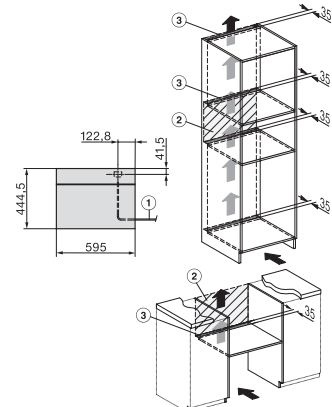

DG 7240

Four à vapeur encastrable

Pour une cuisson saine avec programmes auto et interconnexion.

H7000 handle, glass, installation drawings

Installation DG, DGM, DGC XL, ESW7x20 installation drawings

side view, DG, DGM, ESW7x20 installation drawings

Installation_DG_DGM_DGC_XL_ESW7x10_EVS7010, installation drawings

ESW7x10, EVS7010, DG7x4x, DGM7x4x installation drawings

built-in DG DGM DGC XL build-under, installation drawing

DG DGM, installation drawing

side view DG DGM, installation drawings

Installation DG, installation drawing