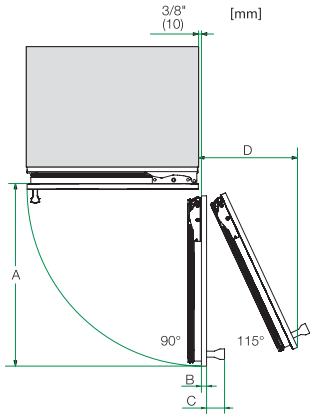

K 2802 Vi
Réfrigérateur MasterCool
design et technologie haut de gamme en grand format.

Opening angle 90°/115°, right side stop, MasterCool (Sketch) *footnote

Side-by-side, MasterCool, without partition wall, with heating mat (Sketch) (with footnote)