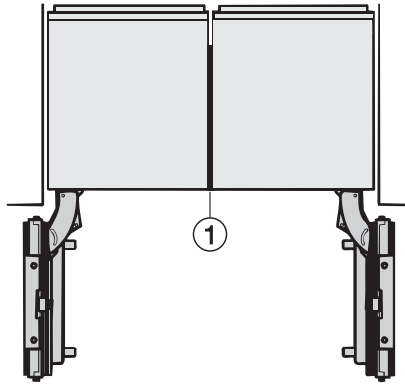

K 2802 Vi
Réfrigérateur MasterCool
design et technologie haut de gamme en grand format.

Opening angle 90°/115°, right side stop, MasterCool (Sketch) *footnote

Side-by-side, MasterCool, without partition wall, with heating mat (Sketch) (with footnote)