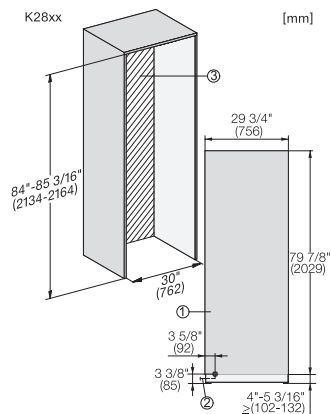

K 2802 Vi
Réfrigérateur MasterCool
design et technologie haut de gamme en grand format.

Opening angle 90°/115°, right side stop, MasterCool (Sketch) *footnote

Side-by-side, MasterCool, without partition wall, with heating mat (Sketch) (with footnote)

K2801Vi, K2811Vi, K2802Vi, K2812Vi, inner space, MasterCool, installation drawings

KFP3005ed/cs, KFP3004ed/cs, Front panel, Front dimensions, MasterCool II, installation drawings

Sideview, MasterCool, Sketch

Example for dimensioning Side-by-side-Combination MasterCool (Sketch) (*footnote) (only for EUROPE)

Side-by-Side, MasterCool, footnote, installation drawings

K2801Vi, K2811Vi, K2801SF, K2811SF, installation, MasterCool, *footnote, installation drawings

Example for dimensioning Side-by-side-Combination MasterCool (Sketch) (*footnote) (only for EUROPE)