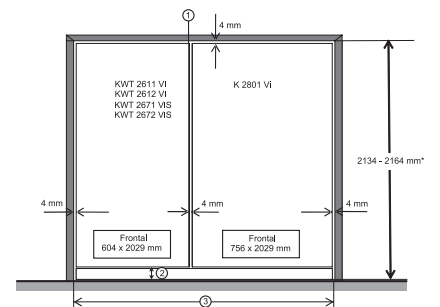

K2801Vi, K2811Vi, K2802Vi, K2812Vi, inner space, MasterCool, installation drawings

KFP3005ed/cs, KFP3004ed/cs, Front panel, Front dimensions, MasterCool II, installation drawings

Sideview, MasterCool, Sketch

Example for dimensioning Side-by-side-Combination MasterCool (Sketch) (*footnote) (only for EUROPE)

Side-by-Side, MasterCool, footnote, installation drawings

K2801Vi, K2811Vi, K2801SF, K2811SF, installation, MasterCool, *footnote, installation drawings

Example for dimensioning Side-by-side-Combination MasterCool (Sketch) (*footnote) (only for EUROPE)