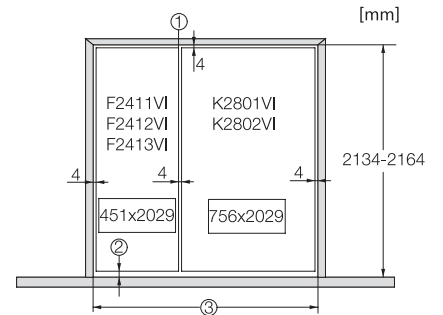

K 2802 Vi
Réfrigérateur MasterCool
design et technologie haut de gamme en grand format.

Opening angle 90°/115°, right side stop, MasterCool (Sketch) *footnote

Side-by-side, MasterCool, without partition wall, with heating mat (Sketch) (with footnote)

K2801Vi, K2811Vi, K2802Vi, K2812Vi, inner space, MasterCool, installation drawings

KFP3005ed/cs, KFP3004ed/cs, Front panel, Front dimensions, MasterCool II, installation drawings

Sideview, MasterCool, Sketch