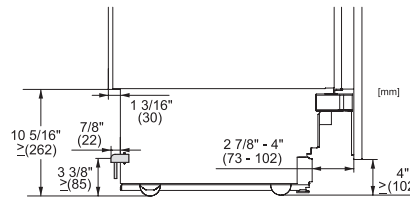

K 2802 Vi
Réfrigérateur MasterCool
design et technologie haut de gamme en grand format.

Opening angle 90°/115°, right side stop, MasterCool (Sketch) *footnote

Side-by-side, MasterCool, without partition wall, with heating mat (Sketch) (with footnote)

K2801Vi, K2811Vi, K2802Vi, K2812Vi, inner space, MasterCool, installation drawings

KFP3005ed/cs, KFP3004ed/cs, Front panel, Front dimensions, MasterCool II, installation drawings

Sideview, MasterCool, Sketch