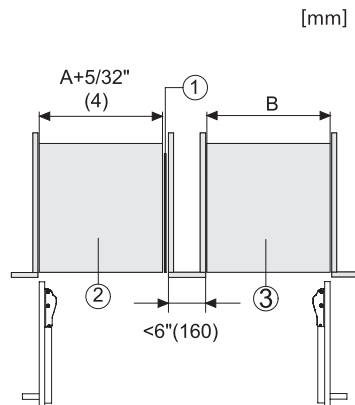

K 2802 Vi
Réfrigérateur MasterCool
design et technologie haut de gamme en grand format.

Opening angle 90°/115°, right side stop, MasterCool (Sketch) *footnote

Side-by-side, MasterCool, without partition wall, with heating mat (Sketch) (with footnote)

K2801Vi, K2811Vi, K2802Vi, K2812Vi, inner space, MasterCool, installation drawings

KFP3005ed/cs, KFP3004ed/cs, Front panel, Front dimensions, MasterCool II, installation drawings

Sideview, MasterCool, Sketch

Example for dimensioning Side-by-side-Combination MasterCool (Sketch) (*footnote) (only for EUROPE)

Side-by-Side, MasterCool, footnote, installation drawings

K2801Vi, K2811Vi, K2801SF, K2811SF, installation, MasterCool, *footnote, installation drawings

Example for dimensioning Side-by-side-Combination MasterCool (Sketch) (*footnote) (only for EUROPE)