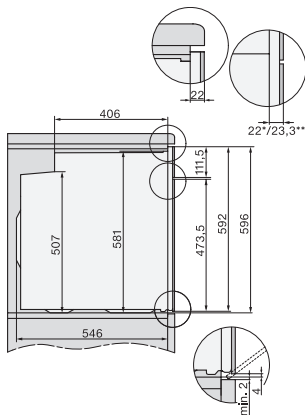

H 7860-60 BPX

Four sans poignée

Design très harmonieux avec thermosonde et BrilliantLight.

side view H7000 XL, installation drawings

built-in H7000 XL, installation drawing

H226x-1B/BP/E/EP/I/IP, H2x6xB/BP, H7x6xB/BP/BPX, installation drawings

H2x6x-1B/BP/E/EP/I/IP, H2850BP, H7x6xB/BP/BPX, H2x6xB, installation drawings

H226x-1B/BP/E/EP/I/IP, H2760B/BP, H28x0B/BP, H7x40BM/BMX, H7x6xB/BP/BPX, installation drawings

H226x-1B/BP/E/EP, H28x0B/BP, H7x6xB/BP/BPX installation drawings - CH

side view H7000 XL build-under, installation drawing

H2xxx-1 B/BP/E/I/IP, H7xxx B/BP/BM/BMX, installation drawings

H2xxx-1 B/BP/E/I/IP, H7xxx B/BP/BM/BMX, installation drawings