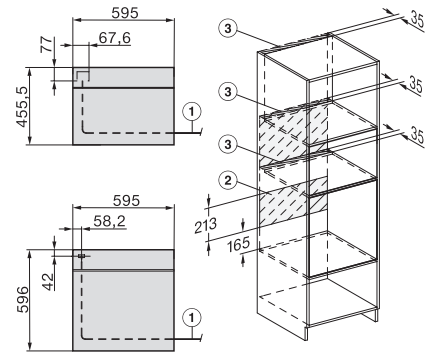

H 7860-60 BPX

Four sans poignée

Design très harmonieux avec thermosonde et BrilliantLight.

side view H7000 XL, installation drawings

built-in H7000 XL, installation drawing

H226x-1B/BP/E/EP/I/IP, H2x6xB/BP, H7x6xB/BP/BPX, installation drawings

H2x6x-1B/BP/E/EP/I/IP, H2850BP, H7x6xB/BP/BPX, H2x6xB, installation drawings

H226x-1B/BP/E/EP/I/IP, H2760B/BP, H28x0B/BP, H7x40BM/BMX, H7x6xB/BP/BPX, installation drawings

H226x-1B/BP/E/EP, H28x0B/BP, H7x6xB/BP/BPX installation drawings - CH

side view H7000 XL build-under, installation drawing

H2xxx-1 B/BP/E/I/IP, H7xxx B/BP/BM/BMX, installation drawings

H2xxx-1 B/BP/E/I/IP, H7xxx B/BP/BM/BMX, installation drawings