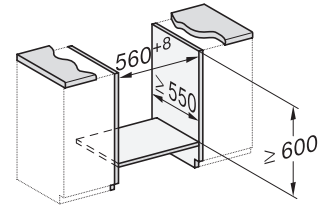

H 7860-60 BPX

Four sans poignée

Design très harmonieux avec thermosonde et BrilliantLight.

side view H7000 XL, installation drawings

built-in H7000 XL, installation drawing

H226x-1B/BP/E/EP/I/IP, H2x6xB/BP, H7x6xB/BP/BPX, installation drawings

H2x6x-1B/BP/E/EP/I/IP, H2850BP, H7x6xB/BP/BPX, H2x6xB, installation drawings

H226x-1B/BP/E/EP/I/IP, H2760B/BP, H28x0B/BP, H7x40BM/BMX, H7x6xB/BP/BPX, installation drawings

H226x-1B/BP/E/EP, H28x0B/BP, H7x6xB/BP/BPX installation drawings - CH