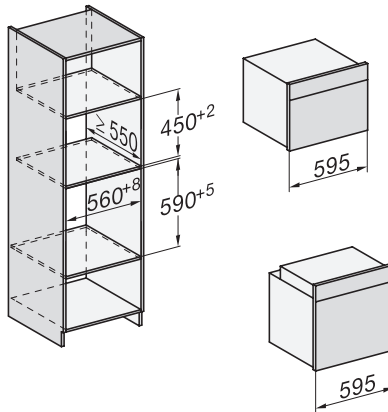

H 7860-60 BPX

Four sans poignée

Design très harmonieux avec thermosonde et BrilliantLight.

side view H7000 XL, installation drawings

built-in H7000 XL, installation drawing

H226x-1B/BP/E/EP/I/IP, H2x6xB/BP, H7x6xB/BP/BPX, installation drawings

H2x6x-1B/BP/E/EP/I/IP, H2850BP, H7x6xB/BP/BPX, H2x6xB, installation drawings

H226x-1B/BP/E/EP/I/IP, H2760B/BP, H28x0B/BP, H7x40BM/BMX, H7x6xB/BP/BPX, installation drawings

H226x-1B/BP/E/EP, H28x0B/BP, H7x6xB/BP/BPX installation drawings - CH