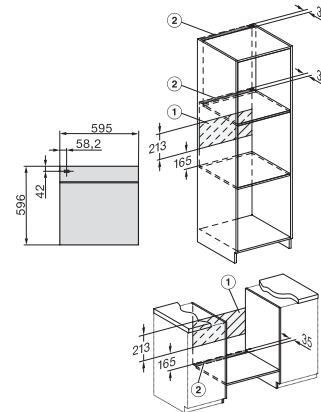

H 7860-60 BPX

Four sans poignée

Design très harmonieux avec thermosonde et BrilliantLight.

side view H7000 XL, installation drawings

built-in H7000 XL, installation drawing

H226x-1B/BP/E/EP/I/IP, H2x6xB/BP, H7x6xB/BP/BPX, installation drawings

H2x6x-1B/BP/E/EP/I/IP, H2850BP, H7x6xB/BP/BPX, H2x6xB, installation drawings

H226x-1B/BP/E/EP/I/IP, H2760B/BP, H28x0B/BP, H7x40BM/BMX, H7x6xB/BP/BPX, installation drawings

H226x-1B/BP/E/EP, H28x0B/BP, H7x6xB/BP/BPX installation drawings - CH

side view H7000 XL build-under, installation drawing

H2xxx-1 B/BP/E/I/IP, H7xxx B/BP/BM/BMX, installation drawings

H2xxx-1 B/BP/E/I/IP, H7xxx B/BP/BM/BMX, installation drawings