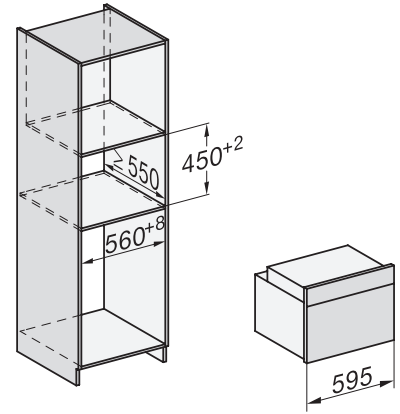

H 7840-60 BPX

Four compact sans poignée

Design très harmonieux avec thermosonde et BrilliantLight.

side view H7000 M, installation drawings

side view H7000 M, installation drawings, GB, AU

built-in H7000 M, installation drawing

built-in H7000 M build-under, installation drawing

installation H7000 M, installation drawing, CH

side view H7000 M build-under, installation drawings