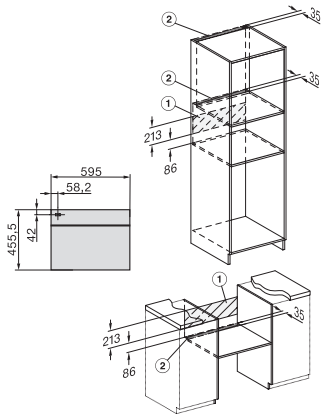

H 7840-60 BPX

Four compact sans poignée

Design très harmonieux avec thermosonde et BrilliantLight.

side view H7000 M, installation drawings

side view H7000 M, installation drawings, GB, AU

built-in H7000 M, installation drawing

built-in H7000 M build-under, installation drawing

installation H7000 M, installation drawing, CH

side view H7000 M build-under, installation drawings