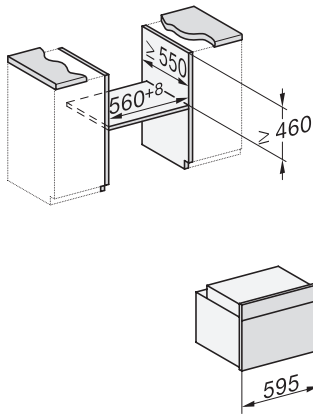

H 7840-60 BPX

Four compact sans poignée

Design très harmonieux avec thermosonde et BrilliantLight.

side view H7000 M, installation drawings

side view H7000 M, installation drawings, GB, AU

built-in H7000 M, installation drawing

built-in H7000 M build-under, installation drawing

installation H7000 M, installation drawing, CH

side view H7000 M build-under, installation drawings