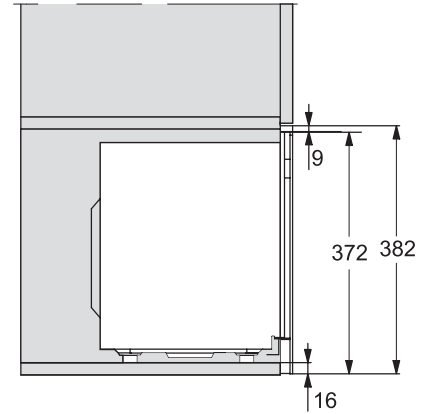

M223xSC, installation drawings

M223xSC, installation drawing

M223xSC, AB45-2, side view installation drawing

M223xSC, AB45-2, installation drawing

M223xSC, AB42-1, installation drawing

M223xSC, AB42-1, installation drawing

## M 2234 SC

Four à micro-ondes encastrable

avec commande latérale par capteur pour une manipulation confortable.

M223xSC, AB38-1, installation drawing

M223xSC, AB38-1, installation drawing

M223xSC, AB36, installation drawing

M223xSC, AB36, installation drawing

M22xxSC, installation drawing

M22xxSC, installation drawing