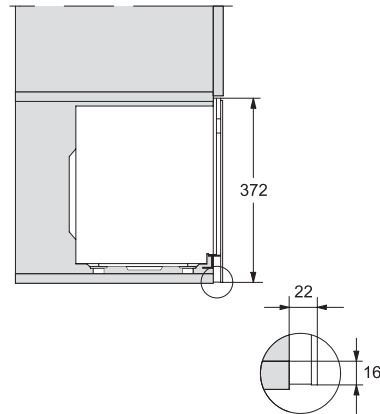

M223xSC, installation drawings

M223xSC, installation drawing

M223xSC, AB45-2, side view installation drawing

M223xSC, AB45-2, installation drawing

M223xSC, AB42-1, installation drawing

M223xSC, AB42-1, installation drawing

## M 2234 SC

Four à micro-ondes encastrable

avec commande latérale par capteur pour une manipulation confortable.

M223xSC, AB38-1, installation drawing

M223xSC, AB38-1, installation drawing

M223xSC, AB36, installation drawing

M223xSC, AB36, installation drawing

M22xxSC, installation drawing

M22xxSC, installation drawing