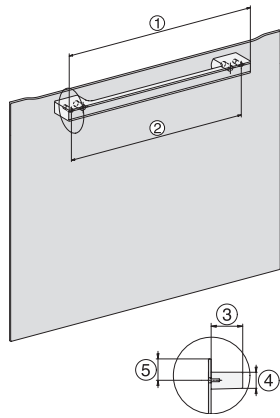

H 7840-60 BM

Four compact avec micro-ondes

Design très harmonieux avec programmes automatiques et thermosonde.

side view H7000 BM, installation drawings

built-in H7000 BM, installation drawing

built-in H7000 BM build-under, installation drawings

H7000 handle, glass, installation drawings

H226x-1B/BP/E/EP/I/IP, H2760B/BP, H28x0B/BP, H7x40BM/BMX, H7x6x6/BP/BPX, installation drawings

installation H7000 BM, installation drawing, CH

side view H7000 BM build-under, installation drawings