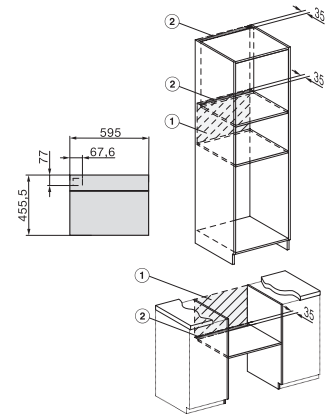

H 7840-60 BM

Four compact avec micro-ondes

Design très harmonieux avec programmes automatiques et thermosonde.

side view H7000 BM, installation drawings

built-in H7000 BM, installation drawing

built-in H7000 BM build-under, installation drawings

H7000 handle, glass, installation drawings

H226x-1B/BP/E/EP/I/IP, H2760B/BP, H28x0B/BP, H7x40BM/BMX, H7x6x6/BP/BPX, installation drawings

installation H7000 BM, installation drawing, CH

side view H7000 BM build-under, installation drawings