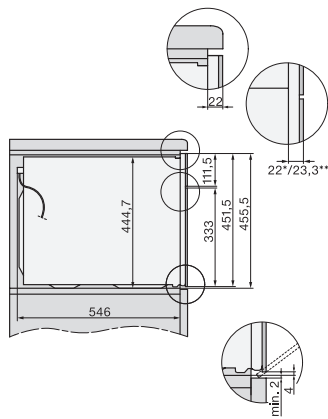

H 7840-60 BM

Four compact avec micro-ondes

Design très harmonieux avec programmes automatiques et thermosonde.

side view H7000 BM, installation drawings

built-in H7000 BM, installation drawing

built-in H7000 BM build-under, installation drawings

H7000 handle, glass, installation drawings

H226x-1B/BP/E/EP/I/IP, H2760B/BP, H28x0B/BP, H7x40BM/BMX, H7x6x6/BP/BPX, installation drawings

installation H7000 BM, installation drawing, CH

side view H7000 BM build-under, installation drawings

H2xxx-1 B/BP/E/I/IP, H7xxx B/BP/BM/BMX, installation drawings

H2xxx-1 B/BP/E/I/IP, H7xxx B/BP/BM/BMX, installation drawings