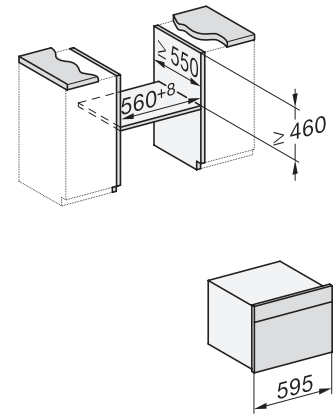

H 7840-60 BM

Four compact avec micro-ondes

Design très harmonieux avec programmes automatiques et thermosonde.

side view H7000 BM, installation drawings

built-in H7000 BM, installation drawing

built-in H7000 BM build-under, installation drawings

H7000 handle, glass, installation drawings

H226x-1B/BP/E/EP/I/IP, H2760B/BP, H28x0B/BP, H7x40BM/BMX, H7x6x6/BP/BPX, installation drawings

installation H7000 BM, installation drawing, CH

side view H7000 BM build-under, installation drawings