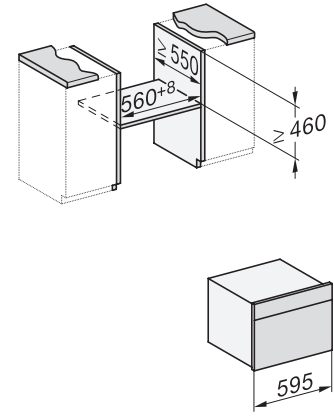

## H 7840-60 BM

Four compact avec micro-ondes

Design très harmonieux avec programmes automatiques et thermosonde.

side view H7000 BM, installation drawings

built-in H7000 BM, installation drawing

built-in H7000 BM build-under, installation drawings

H7000 handle, glass, installation drawings

H226x-1B/BP/E/EP/I/IP, H2760B/BP, H28x0B/BP, H7x40BM/BMX, H7x6x6/BP/BPX, installation drawings

installation H7000 BM, installation drawing, CH

side view H7000 BM build-under, installation drawings