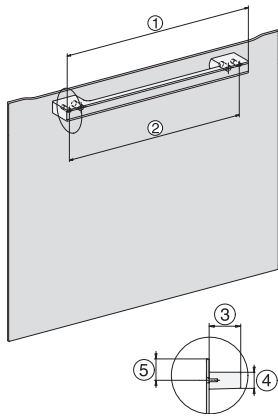

## H 7840-60 BM

Four compact avec micro-ondes

Design très harmonieux avec programmes automatiques et thermosonde.

side view H7000 BM, installation drawings

built-in H7000 BM, installation drawing

built-in H7000 BM build-under, installation drawings

H7000 handle, glass, installation drawings

H226x-1B/BP/E/EP/I/IP, H2760B/BP, H28x0B/BP, H7x40BM/BMX, H7x6x6/BP/BPX, installation drawings

installation H7000 BM, installation drawing, CH

side view H7000 BM build-under, installation drawings