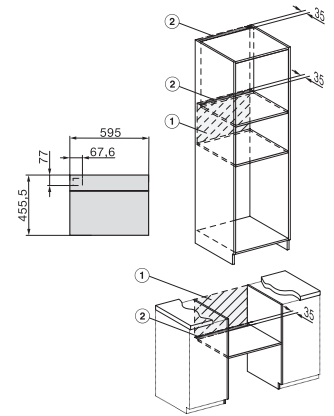

## H 7840-60 BM

Four compact avec micro-ondes

Design très harmonieux avec programmes automatiques et thermosonde.

side view H7000 BM, installation drawings

built-in H7000 BM, installation drawing

built-in H7000 BM build-under, installation drawings

H7000 handle, glass, installation drawings

H226x-1B/BP/E/EP/I/IP, H2760B/BP, H28x0B/BP, H7x40BM/BMX, H7x6x6/BP/BPX, installation drawings

installation H7000 BM, installation drawing, CH

side view H7000 BM build-under, installation drawings