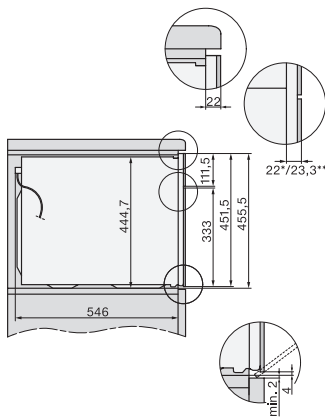

## H 7840-60 BM

Four compact avec micro-ondes

Design très harmonieux avec programmes automatiques et thermosonde.

side view H7000 BM, installation drawings

built-in H7000 BM, installation drawing

built-in H7000 BM build-under, installation drawings

H7000 handle, glass, installation drawings

H226x-1B/BP/E/EP/I/IP, H2760B/BP, H28x0B/BP, H7x40BM/BMX, H7x6x6/BP/BPX, installation drawings

installation H7000 BM, installation drawing, CH

side view H7000 BM build-under, installation drawings