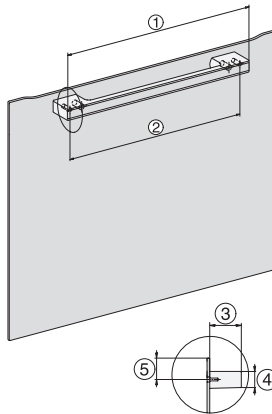

H 7660-60 BP

Four

Design très harmonieux avec thermosonde et BrilliantLight

side view H7000 XL, installation drawings

built-in H7000 XL, installation drawing

H226x-1B/BP/E/EP/I/IP, H2x6xB/BP, H7x6xB/BP/BPX, installation drawings