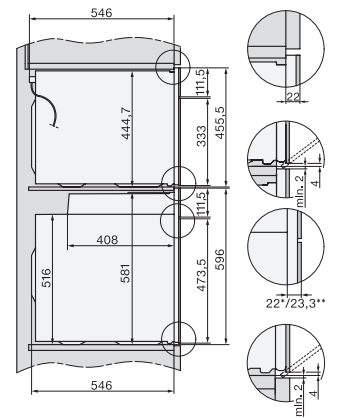

H2x6x-1B/BP/E/EP/I/IP, H2850BP, H7x6xB/BP/BPX, H2x6xB, installation drawings

DG7x40, DGC7x4x, DGC7x6x, DG7635, DGM7x4x, DO7, H2860B/BP, H7240BM, H7x40BM, H7x4xB/BP, H7x6xB/BP, installation drawings

H226x-1B/BP/E/EP/I/IP, H2760B/BP, H28x0B/BP, H7x40BM/BMX, H7x6xB/BP/BPX, installation drawings

H226x-1B/BP/E/EP, H28x0B/BP, H7x6xB/BP/BPX installation drawings – CH

side view H7000 XL build-under, installation drawing

H2xxx-1 B/BP/E/I/IP, H7xxx B/BP/BM/BMX, installation drawings

H 7660-60 BP

Four

Design très harmonieux avec thermosonde et BrilliantLight