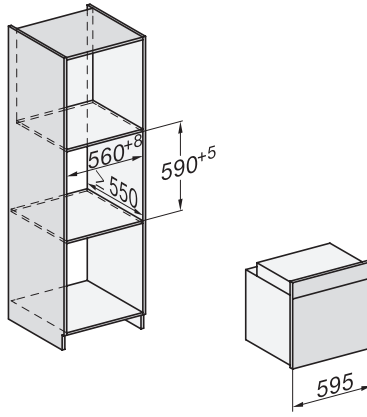

H 7660-60 BP

Four

Design très harmonieux avec thermosonde et BrilliantLight

side view H7000 XL, installation drawings

built-in H7000 XL, installation drawing

H226x-1B/BP/E/EP/I/IP, H2x6xB/BP, H7x6xB/BP/BPX, installation drawings