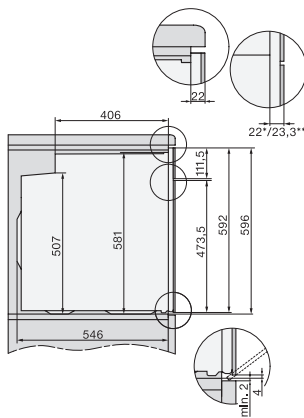

H 7660-60 BP

Four

Design très harmonieux avec thermosonde et BrilliantLight

side view H7000 XL, installation drawings

built-in H7000 XL, installation drawing

H226x-1B/BP/E/EP/I/IP, H2x6xB/BP, H7x6xB/BP/BPX, installation drawings

H2x6x-1B/BP/E/EP/I/IP, H2850BP, H7x6xB/BP/BPX, H2x6xB, installation drawings

DG7x40, DGC7x4x, DGC7x6x, DG7635, DGM7x4x, DO7, H2860B/BP, H7240BM, H7x40BM, H7x4xB/BP, H7x6xB/BP, installation drawings

H226x-1B/BP/E/EP/I/IP, H2760B/BP, H28x0B/BP, H7x40BM/BMX, H7x6xB/BP/BPX, installation drawings

H226x-1B/BP/E/EP, H28x0B/BP, H7x6xB/BP/BPX installation drawings – CH

side view H7000 XL build-under, installation drawing

H2xxx-1 B/BP/E/I/IP, H7xxx B/BP/BM/BMX, installation drawings

H 7660-60 BP

Four

Design très harmonieux avec thermosonde et BrilliantLight