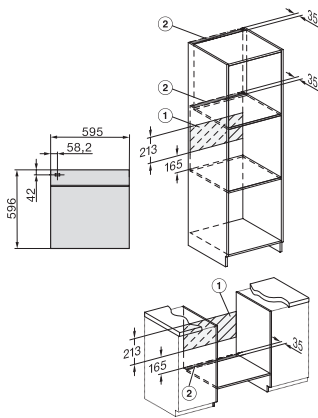

H 7660-60 BP

Four

Design très harmonieux avec thermosonde et BrilliantLight

side view H7000 XL, installation drawings

built-in H7000 XL, installation drawing

H226x-1B/BP/E/EP/I/IP, H2x6xB/BP, H7x6xB/BP/BPX, installation drawings

H2x6x-1B/BP/E/EP/I/IP, H2850BP, H7x6xB/BP/BPX, H2x6xB, installation drawings

DG7x40, DGC7x4x, DGC7x6x, DG7635, DGM7x4x, DO7, H2860B/BP, H7240BM, H7x40BM, H7x4xB/BP, H7x6xB/BP, installation drawings

H226x-1B/BP/E/EP/I/IP, H2760B/BP, H28x0B/BP, H7x40BM/BMX, H7x6xB/BP/BPX, installation drawings