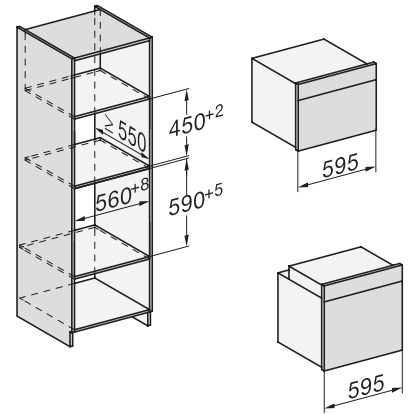

H226x-1B/BP/E/EP/I/IP, H2760B/BP, H28x0B/BP, H7x40BM/BMX, H7x6xB/BP/BPX, installation drawings